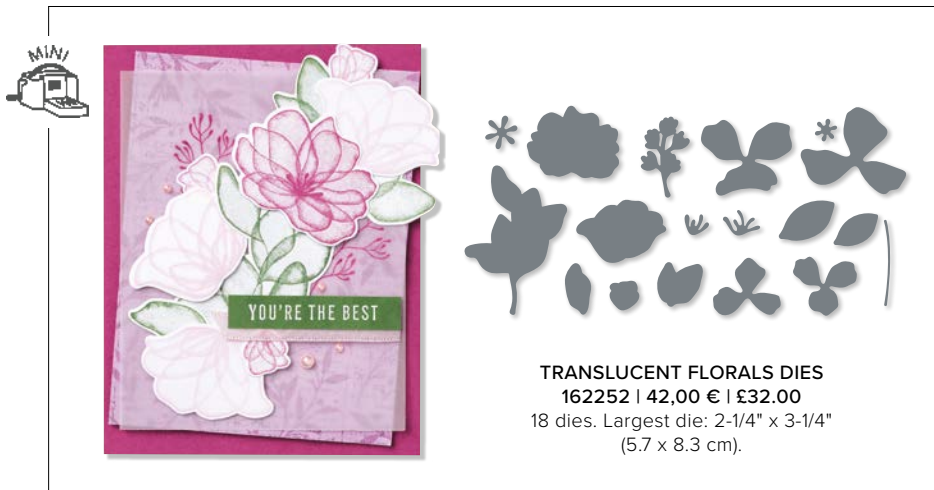

TRANSLUCENT FLORALS DIES
162252 | 42,00 € | £32.00
18 dies. Largest die: 2-1/4" x 3-1/4"
(5.7 x 8.3 cm).