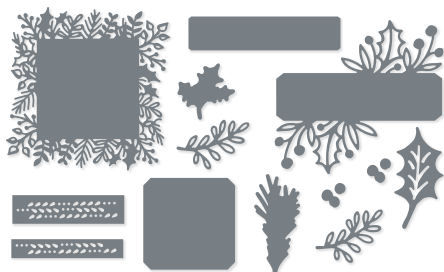

BEARY CUTE PUNCH
 162022 | 27,00 € | £21.00
 Punched image: 2-1/8" x 1-3/8"
 (5.4 x 3.5 cm).

10%
 BUNDLED SAVINGS

BEARY CUTE BUNDLE
 162023 | ~~58,00 €~~ 52,00 € | ~~£45,00~~ £40.50
 Photopolymer • **EN FR DE**
 Beary Cute Stamp Set (p. 24) + Beary Cute Punch