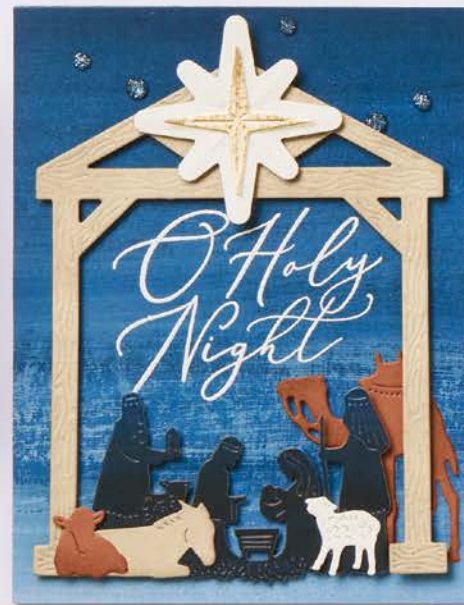

SUITE

**© HOLY
NIGHT**

SUITE COLLECTION • 162012 | 177,50 € | £138.00

Cling & photopolymer •

Suite collection includes one of each item listed on the next page.