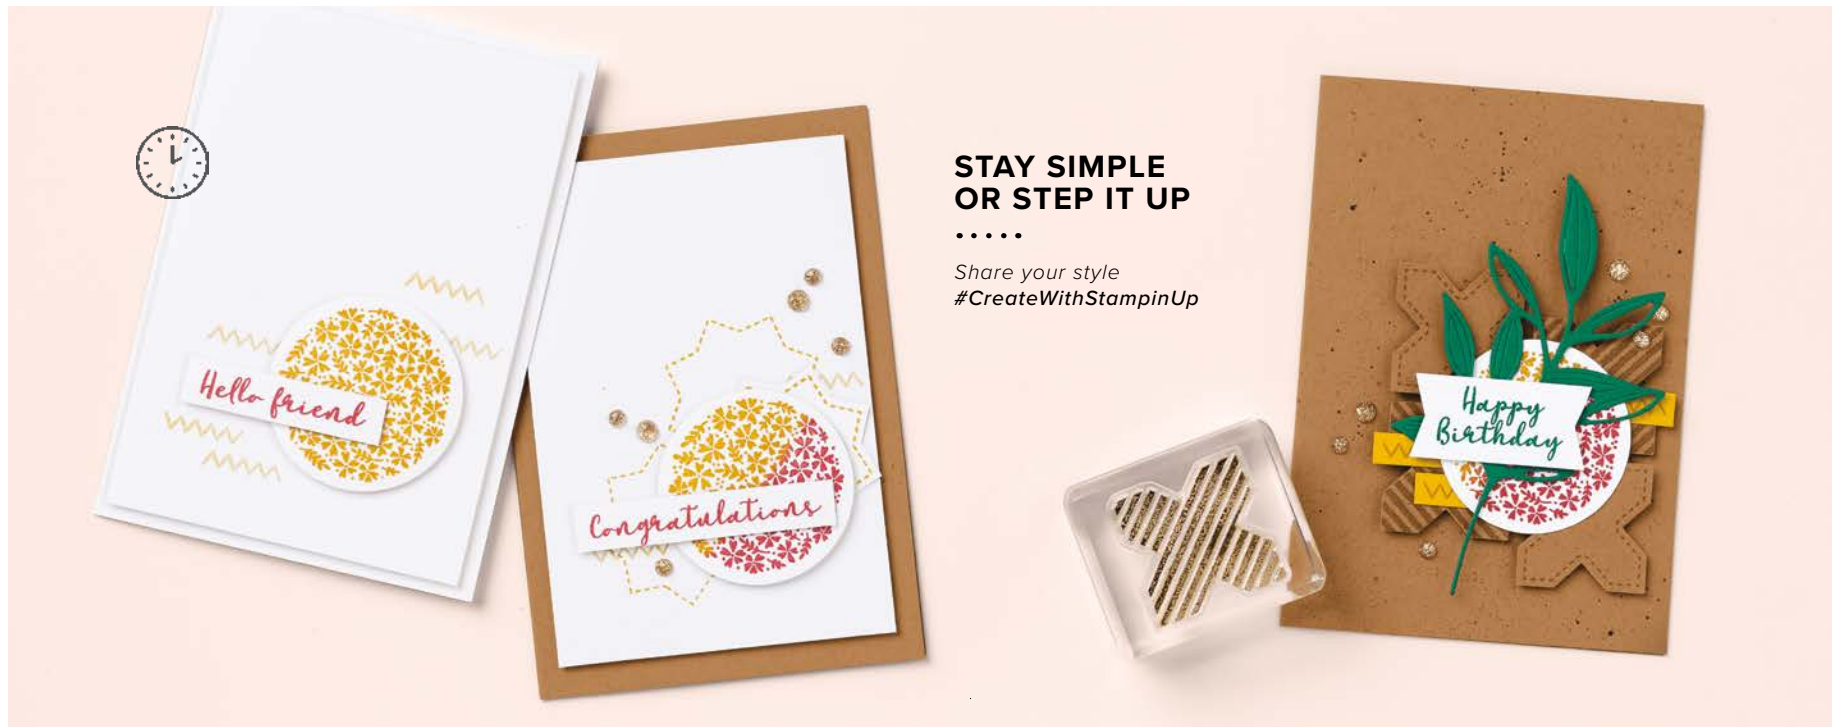

Use with a Stampin' Cut & Emboss Machine (p. 10).
18 dies. Largest die: 2-1/4" x 3-1/4" (5.7 x 8.3 cm).

**STAY SIMPLE
OR STEP IT UP**

.....
Share your style
#CreateWithStampinUp

Hello friend

Congratulations