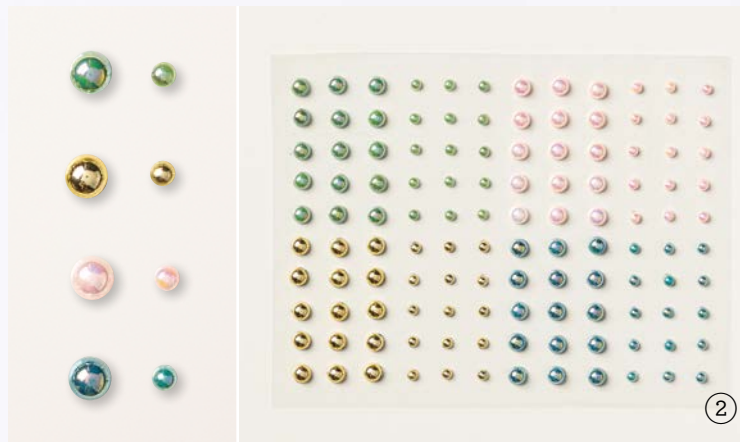

①

②

③

④

POPPY PARADE

CALYPSO CORAL

WILD WHEAT

MOSSY MEADOW

GARDEN GREEN

PRETTY PEACOCK

1. MODERN GARDEN BUNDLE
162235 | 57,00 € | 51,25 € | ~~£44.00~~ £39.50
10% BUNDLED SAVINGS Photopolymer •
Modern Garden Stamp Set +
Modern Oval Punch (p. 70)

2. BLOOMING PEARLS • 162238
9,75 € | £7.50
120 adhesive-backed pieces: 30 each of
4 colours. 3 mm, 5 mm. Garden Green, gold,
Petal Pink, Pretty Peacock.

3. CALYPSO CORAL 3/16" (4.8 MM)
BRAIDED LINEN TRIM • 162239 | 9,75 € | £7.50
10 yards (9.1 m).

4. GARDEN WALK 6" X 6" (15.2 X 15.2 CM)
DESIGNER SERIES PAPER • 162227
15,25 € | £11.75
48 sheets: 6 each of 8 double-sided designs*.
Acid free, lignin free.

*Visit stampinup.uk, stampinup.ie, stampinup.nl, or
stampinup.be and search by item number to see enlarged
images and detailed product information.