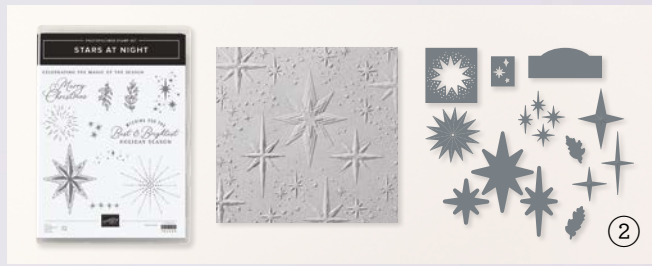

①

②

③

④

⑤

⑥

COPPER CLAY   MISTY MOONLIGHT   BOHO BLUE   NIGHT OF NAVY   CRUMB CAKE   PEBBLED PATH

1. NIGHT DIVINE BUNDLE
161997 | 66,00 € 59,25 € | £52,00 £46.75
10% BUNDLED SAVINGS Cling • EN FR DE
Night Divine Stamp Set
+ Night Divine Dies (p. 70)

2. STARS AT NIGHT BUNDLE
162007 | 78,00 € 70,00 € | £60,00 £54.00
10% BUNDLED SAVINGS Photopolymer • EN FR DE
Stars at Night Stamp Set
+ Stars at Night Hybrid Embossing Folder (p. 72)

3. ADHESIVE-BACKED STAR TRINKETS
162010 | 9,75 € | £7.50
35 pieces. 9 mm, 1.2 cm. Gold.

4. NIGHT OF NAVY & GOLD 1/2" (1.3 CM) GLITTERED RIBBON • 162011 | 11,00 € | £8.50
10 yards (9.1 m).

5. SHINING BRIGHTLY 12" X 12" (30.5 X 30.5 CM) SPECIALTY DESIGNER SERIES PAPER • 162378 | 12,25 € | £9.50
6 sheets: 1 each of 6 single-sided designs*.
Includes gold foil. Acid free, lignin free.
Very Vanilla, Night of Navy, gold.

6. O HOLY NIGHT 12" X 12" (30.5 X 30.5 CM) DESIGNER SERIES PAPER
161986 | 15,25 € | £11.75
12 sheets: 2 each of 6 double-sided designs*.
Acid free, lignin free.

*Visit stampinup.uk, stampinup.ie, stampinup.nl, or stampinup.be and search by item number to see enlarged images and detailed product information.