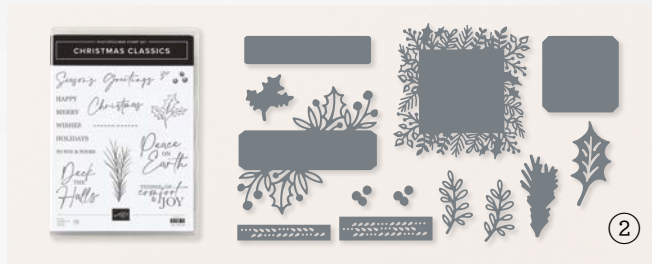

1

2

3

4

5

6

1. JOY OF NOEL BUNDLE
161967 | 67,00 € 60,25 € | £51,00 £45.75
10% BUNDLED SAVINGS Photopolymer •
Joy of Noel Stamp Set + Joy of Noel Dies (p. 69)

2. CHRISTMAS CLASSICS BUNDLE
161977 | 74,00 € 63,75 € | £55,00 £49.50
10% BUNDLED SAVINGS Photopolymer •
Christmas Classics Stamp Set
+ Christmas Classics Dies (p. 68)

3. LOOSE HOLLY GEMS & SEQUINS
161981 | 9,75 € | £7.50
550 pieces. 0.3–1.2 cm. Real Red, gold,
Shaded Spruce.

**4. BLACK & VERY VANILLA 3/8" (1 CM)
LARGE CHECK RIBBON**
161982 | 9,75 € | £7.50
10 yards (9.1 m).

**5. JOYFUL 12" X 12" (30.5 X 30.5 CM)
SPECIALTY DESIGNER SERIES PAPER**
161980 | 14,75 € | £11.25
8 sheets: 2 each of 4 single-sided designs*.
Includes gold foil. Acid free, lignin free. Cherry
Cobbler, gold, Shaded Spruce.

**6. JOY OF CHRISTMAS 12" X 12"
(30.5 X 30.5 CM) DESIGNER SERIES PAPER**
161958 | 15,25 € | £11.75
12 sheets: 2 each of 6 double-sided designs*.
Acid free, lignin free.

*Visit stampingup.uk, stampingup.ie, stampingup.nl, or
stampingup.be and search by item number to see enlarged
images and detailed product information.