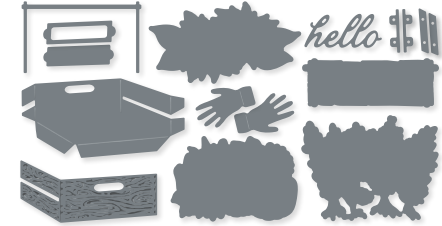

RUSTIC CRATE DIES
162267 | 42,00 € | £32.00
12 dies. Largest die: 2-5/8" x 2"
(6.7 x 5.1 cm).

10%
BUNDLED SAVINGS

RUSTIC CRATE BUNDLE
162268 | ~~67,00 €~~ 60,25 € | ~~£51,00~~ £45.75
Photopolymer
Rustic Crate Stamp Set (p. 46) + Rustic Crate Dies