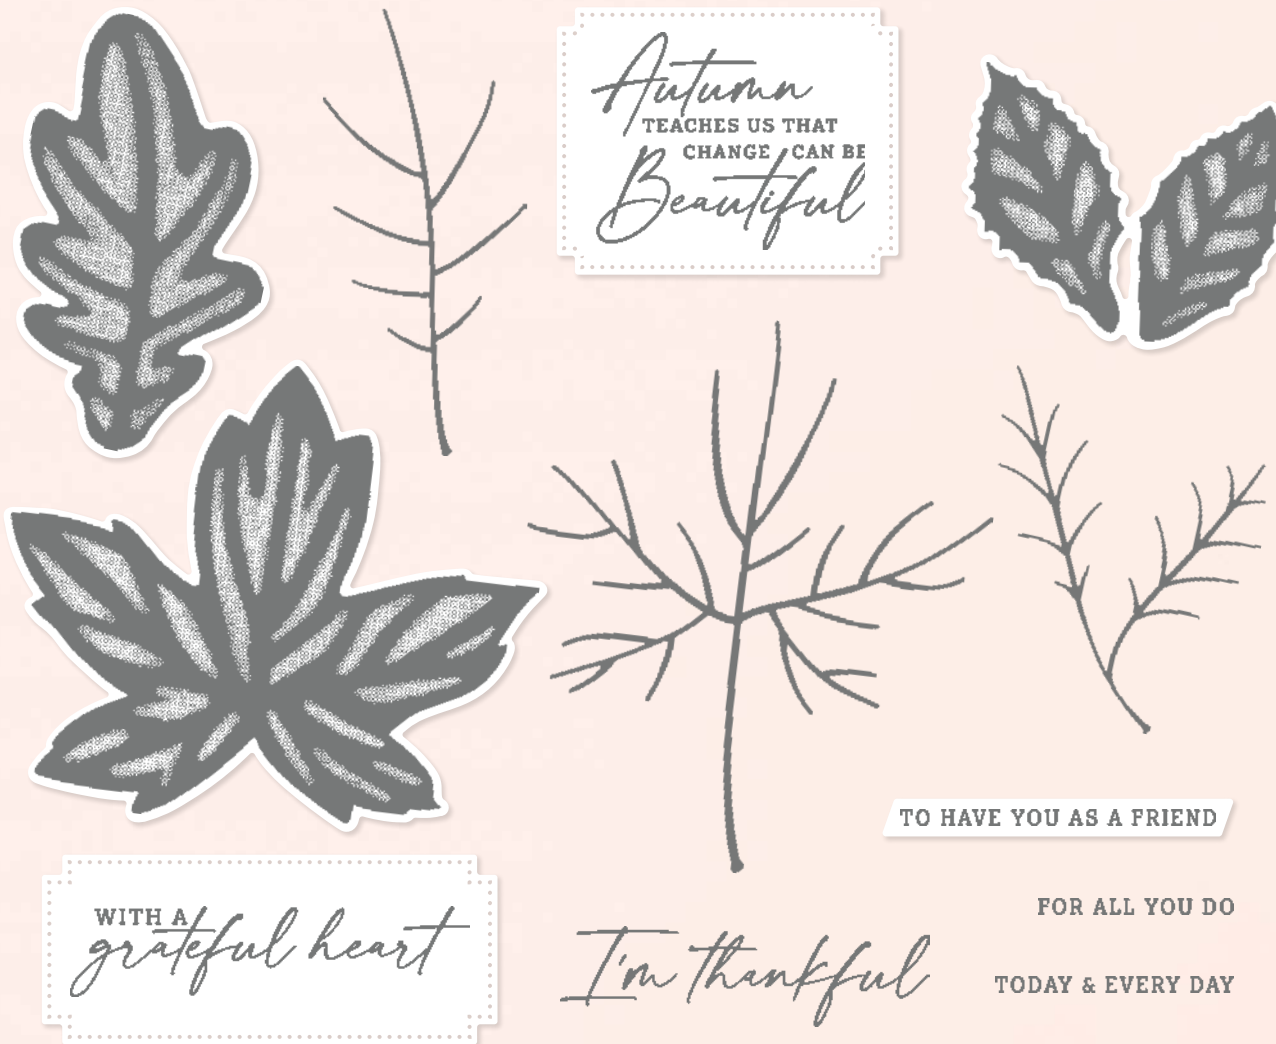

AUTUMN LEAVES • 162179 | 30,00 € | £23.00

12 photopolymer stamps (suggested clear blocks: d, e, g) • Two-Step • • Inspired by Million Sales Achiever Amy Koenders O Coordinates with Autumn Leaves Dies

10%
BUNDLED SAVINGS

AUTUMN LEAVES BUNDLE
162186 | 76,00 € 68,25 € | ~~£59.00~~ £53.00
Photopolymer • • Autumn Leaves Stamp Set + Autumn Leaves Dies (p. 67)

AUTUMN LEAVES DIES • 162185 | 46,00 € | £36.00
Use with a Stampin' Cut & Emboss Machine (p. 10).
17 dies. Largest die: 2-5/8" x 3-1/8" (6.7 x 7.9 cm).