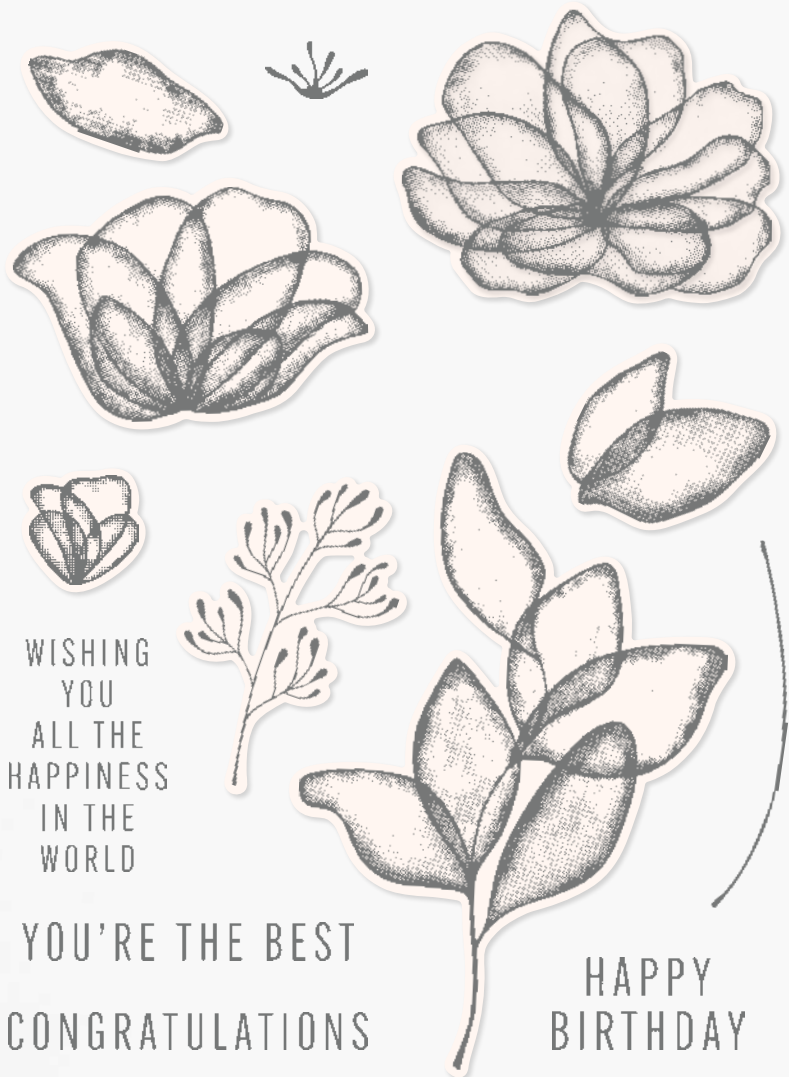

TRANSLUCENT FLORALS • 162243 | 32,00 € | £25.00

13 cling stamps (suggested clear blocks: a, b, c, e) •

○ Coordinates with Translucent Florals Dies

**DIST
INK
TIVE**