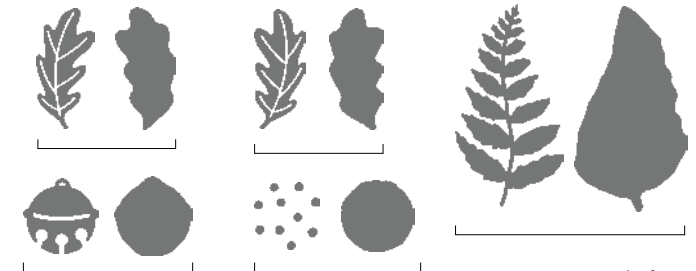

Our Reversibles stamps (at right) are made from specialised, double-sided photopolymer. Stamp one side, then turn it over and stamp again—you get two images in each stamp!

NESTED TREAT BOXES
162117 | 14,00 € | £10.75
8 stampable boxes. 2-1/2" x 2-1/2" x 2-1/2"
(6.4 x 6.4 x 6.4 cm). Food safe. White.