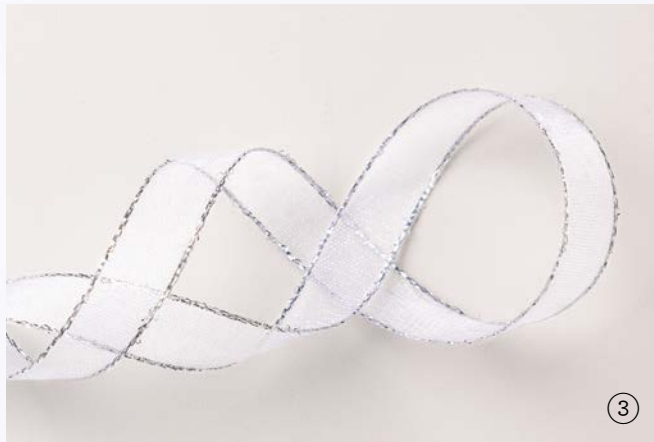

①

②

1. MAGICAL MEADOW BUNDLE
162144 | 78,00 € - 70,00 € | ~~€61,00~~ £54.75
10% BUNDLED SAVINGS Cling •
Magical Meadow Stamp Set
+ Magical Meadow Dies (p. 69)

2. FACETED GEMS TRIO PACK • 162148
9,25 € | £7,00
75 adhesive-backed pieces. 6 mm.
Lost Lagoon, white, Smoky Slate.

3. SILVER & WHITE 1/2" (1.3 CM)
SHEER RIBBON • 162149 | 11,00 € | £8.50
10 yards (9.1 m).

③

④

4. SNOWFLAKE MAGIC 12" X 12"
(30.5 X 30.5 CM) SPECIALTY DESIGNER
SERIES PAPER • 162147 | 12,25 € | £9.50
6 sheets: 2 each of 3 single-sided designs* with foil. Acid free, lignin free. Lost Lagoon, silver.

5. WINTER MEADOW 12" X 12"
(30.5 X 30.5 CM) DESIGNER SERIES PAPER
162133 | 15,25 € | £11.75
12 sheets: 2 each of 6 double-sided designs*.
Acid free, lignin free.

*Visit stampinup.uk, stampinup.ie, stampinup.nl, or stampinup.be and search by item number to see enlarged images and detailed product information.

⑤

PRETTY PEACOCK

LOST LAGOON

MISTY MOONLIGHT

BLUEBERRY BUSHEL

MOODY MAUVE

SMOKY SLATE