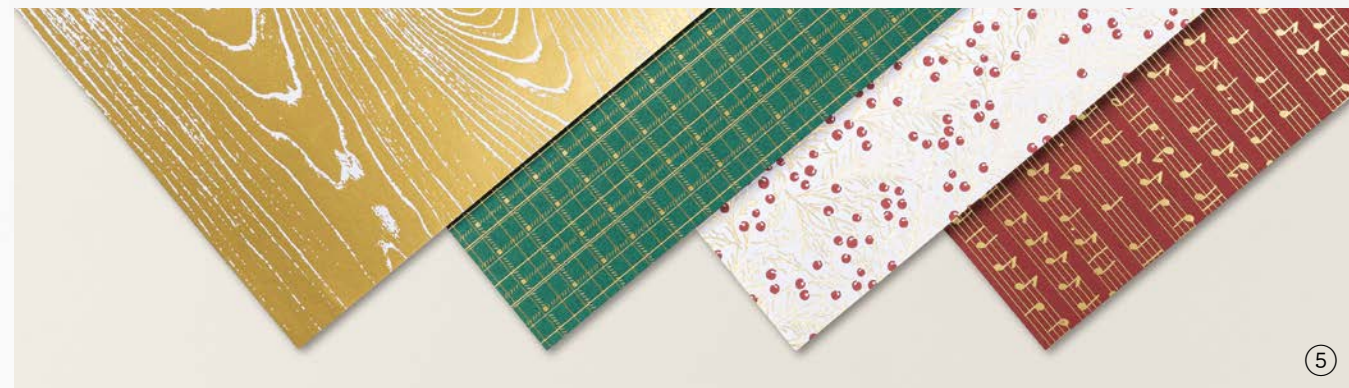

1

2

3

4

5

6

1. JOY OF NOEL BUNDLE
161967 | 67,00 € 60,25 € | £51,00 £45.75
10% BUNDLED SAVINGS Photopolymer •
Joy of Noel Stamp Set + Joy of Noel Dies (p. 69)

2. CHRISTMAS CLASSICS BUNDLE
161977 | 74,00 € 63,75 € | £55,00 £49.50
10% BUNDLED SAVINGS Photopolymer •
Christmas Classics Stamp Set
+ Christmas Classics Dies (p. 68)

3. LOOSE HOLLY GEMS & SEQUINS
161981 | 9,75 € | £7.50
550 pieces. 0.3–1.2 cm. Real Red, gold,
Shaded Spruce.

**4. BLACK & VERY VANILLA 3/8" (1 CM)
LARGE CHECK RIBBON**
161982 | 9,75 € | £7.50
10 yards (9.1 m).

**5. JOYFUL 12" X 12" (30.5 X 30.5 CM)
SPECIALTY DESIGNER SERIES PAPER**
161980 | 14,75 € | £11.25
8 sheets: 2 each of 4 single-sided designs*.
Includes gold foil. Acid free, lignin free. Cherry
Cobbler, gold, Shaded Spruce.

**6. JOY OF CHRISTMAS 12" X 12"
(30.5 X 30.5 CM) DESIGNER SERIES PAPER**
161958 | 15,25 € | £11.75
12 sheets: 2 each of 6 double-sided designs*.
Acid free, lignin free.

*Visit stampingup.uk, stampingup.ie, stampingup.nl, or
stampingup.be and search by item number to see enlarged
images and detailed product information.