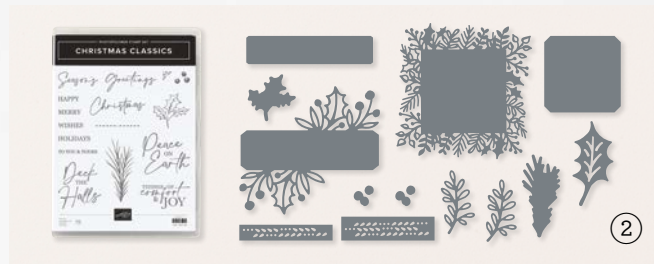

1

2

3

4

5

6

1. JOY OF NOEL BUNDLE
161967 | 67,00 € 60,25 € | £51,00 £45.75
10% BUNDLED SAVINGS Photopolymer •
Joy of Noel Stamp Set + Joy of Noel Dies (p. 69)

2. CHRISTMAS CLASSICS BUNDLE
161977 | 74,00 € 63,75 € | £55,00 £49.50
10% BUNDLED SAVINGS Photopolymer •
Christmas Classics Stamp Set
+ Christmas Classics Dies (p. 68)

3. LOOSE HOLLY GEMS & SEQUINS
161981 | 9,75 € | £7.50
550 pieces. 0.3–1.2 cm. Real Red, gold,
Shaded Spruce.

**4. BLACK & VERY VANILLA 3/8" (1 CM)
LARGE CHECK RIBBON**
161982 | 9,75 € | £7.50
10 yards (9.1 m).

**5. JOYFUL 12" X 12" (30.5 X 30.5 CM)
SPECIALTY DESIGNER SERIES PAPER**
161980 | 14,75 € | £11.25
8 sheets: 2 each of 4 single-sided designs*.
Includes gold foil. Acid free, lignin free. Cherry
Cobbler, gold, Shaded Spruce.

**6. JOY OF CHRISTMAS 12" X 12"
(30.5 X 30.5 CM) DESIGNER SERIES PAPER**
161958 | 15,25 € | £11.75
12 sheets: 2 each of 6 double-sided designs*.
Acid free, lignin free.

*Visit stampingup.uk, stampingup.ie, stampingup.nl, or
stampingup.be and search by item number to see enlarged
images and detailed product information.

CHERRY COBBLER REAL RED OLD OLIVE SHADED SPRUCE PECAN PIE PEBBLED PATH