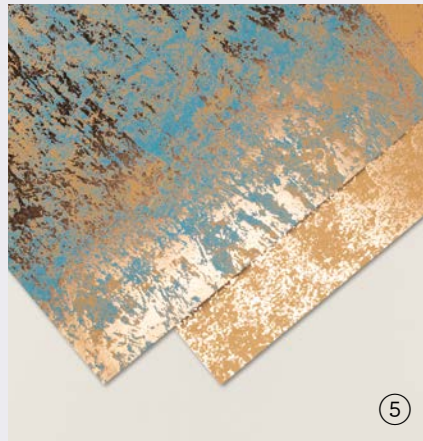

⑤

4. DISTRESSED TILE 3D EMBOSSING FOLDER

162189 | 11,50 € | £9.00

4-1/2" x 6-1/4" (11.4 x 15.9 cm).

5. OXIDIZED COPPER 12" X 12"

(30.5 X 30.5 CM) SPECIALTY DESIGNER

SERIES PAPER • 162190 | 9,75 € | £7.50

4 sheets: 2 each of 2 designs*. Includes
copper foil. Acid free, lignin free.
Pretty Peacock, copper.

6. ALL ABOUT AUTUMN 6" X 6" (15.2 X 15.2 CM)

SPECIALTY DESIGNER SERIES PAPER

162178 | 19,00 € | £14.00

48 sheets: 4 each of 12 double-sided designs*.
Includes copper foil. Acid free, lignin free.