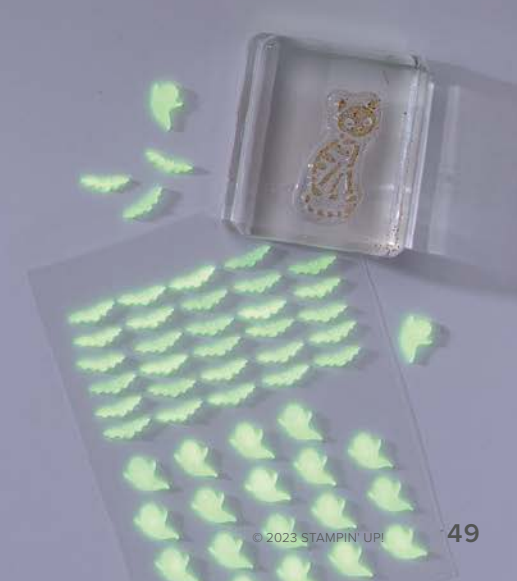

— SHOWN AT 100% —

2

3

*Visit stampinup.uk, stampinup.ie, stampinup.nl, or stampinup.be and search by item number to see enlarged images and detailed product information.

4