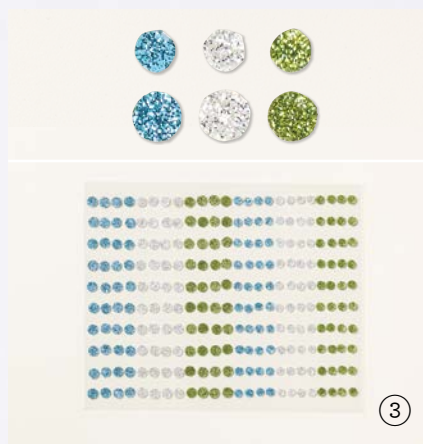

②

③

④

⑤

⑥

⑦

1. BEARY CUTE BUNDLE
162023 | 58,00 € | 52,00 € | £45,00 | £40,50
 10% BUNDLED SAVINGS Photopolymer •
 Beary Cute Stamp Set + Beary Cute Punch (p. 67)

2. SNOWFLAKE SKY 3D EMBOSSING FOLDER
162026 | 13,50 € | £10,25
 Use with a Stampin' Cut & Emboss Machine (p. 10).
 6" x 6-1/4" (15.2 x 15.9 cm).