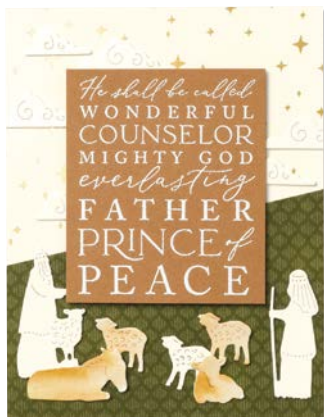

NIGHT DIVINE DIES
161996 | 33,00 € | £26.00
8 dies. Largest die: 3-3/4" x 4-3/4"
(9.5 x 12.1 cm).

10%
BUNDLED SAVINGS

NIGHT DIVINE BUNDLE
161997 | ~~66,00 €~~ 59,25 € | ~~£52.00~~ £46.75
Cling • **EN FR DE**
Night Divine Stamp Set (p. 16) + Night Divine Dies