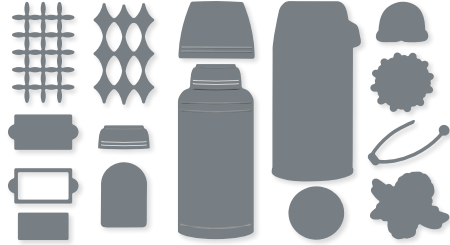

WARMEST HEART DIES
162351 | 33,00 € | £26.00
14 dies. Largest die: 1-5/16" x 2-3/4"
(3.3 x 7 cm).

10%
BUNDLED SAVINGS

WARMEST HEART BUNDLE
163858 | 55,00 € 49,50 € | £43.00 £38.50
Photopolymer •
Warmest Heart Stamp Set (p. 65) + Warmest Heart Dies