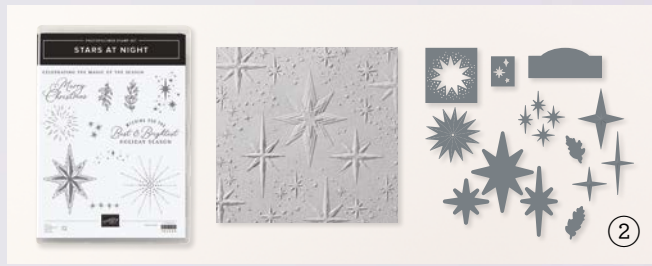

①

②

③

④

⑤

⑥

COPPER CLAY   MISTY MOONLIGHT   BOHO BLUE   NIGHT OF NAVY   CRUMB CAKE   PEBBLED PATH

1. NIGHT DIVINE BUNDLE
161997 | 66,00 € - 59,25 € | £52,00 £46.75
10% BUNDLED SAVINGS Cling • EN FR DE
Night Divine Stamp Set
+ Night Divine Dies (p. 70)

2. STARS AT NIGHT BUNDLE
162007 | 78,00 € - 70,00 € | £60,00 £54.00
10% BUNDLED SAVINGS Photopolymer • EN FR DE
Stars at Night Stamp Set
+ Stars at Night Hybrid Embossing Folder (p. 72)

3. ADHESIVE-BACKED STAR TRINKETS
162010 | 9,75 € | £7.50
35 pieces. 9 mm, 1.2 cm. Gold.

4. NIGHT OF NAVY & GOLD 1/2" (1.3 CM) GLITTERED RIBBON • 162011 | 11,00 € | £8.50
10 yards (9.1 m).

5. SHINING BRIGHTLY 12" X 12" (30.5 X 30.5 CM) SPECIALTY DESIGNER SERIES PAPER • 162378 | 12,25 € | £9.50
6 sheets: 1 each of 6 single-sided designs*.
Includes gold foil. Acid free, lignin free.
Very Vanilla, Night of Navy, gold.

6. O HOLY NIGHT 12" X 12" (30.5 X 30.5 CM) DESIGNER SERIES PAPER
161986 | 15,25 € | £11.75
12 sheets: 2 each of 6 double-sided designs*.
Acid free, lignin free.

*Visit stampinup.uk, stampinup.ie, stampinup.nl, or stampinup.be and search by item number to see enlarged images and detailed product information.