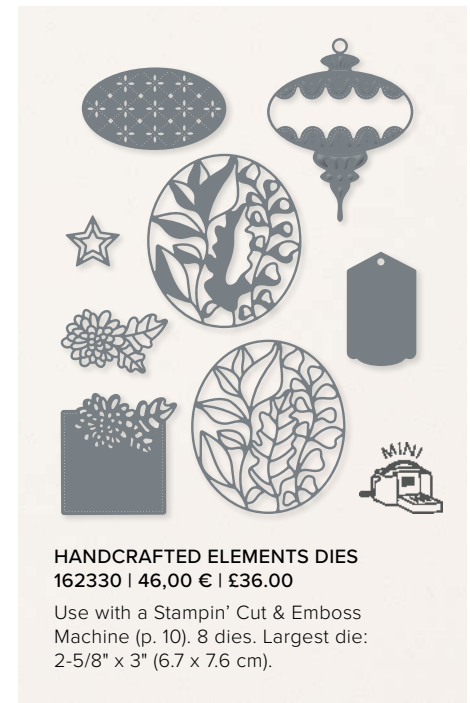

WISHING YOU
A VERY MERRY
CHRISTMAS

PEACE AND
JOY TO YOU
AND YOURS

MAY YOUR
CHRISTMAS
**BE MERRY
AND BRIGHT**

SENDING
GOOD
TIDINGS
**IN THIS
SEASON
OF CHEER**

JOY TO YOU • 162090 | 30,00 € | £23.00

4 cling stamps (suggested clear blocks: d, e) •