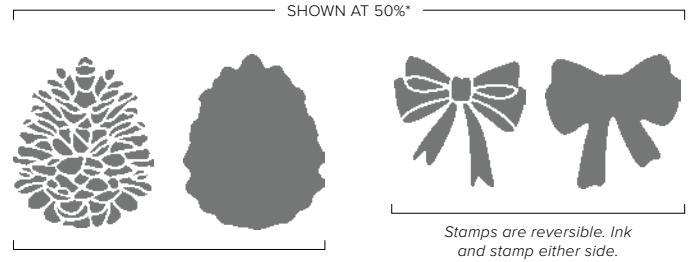

PRECIOUS PINECONES • 162175 | 27,00 € | £21.00
11 photopolymer stamps (suggested clear blocks: a, b, c, d)