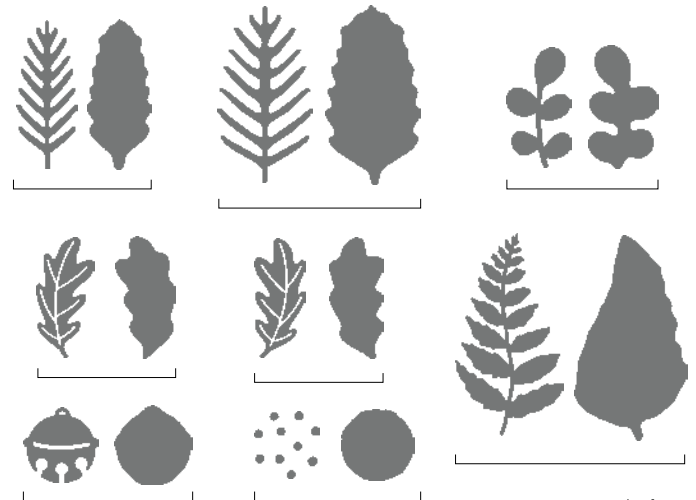

Our Reversibles stamps (at right) are made from specialised, double-sided photopolymer. Stamp one side, then turn it over and stamp again—you get two images in each stamp!

NESTED TREAT BOXES
162117 | 14,00 € | £10.75
8 stampable boxes. 2-1/2" x 2-1/2" x 2-1/2"
(6.4 x 6.4 x 6.4 cm). Food safe. White.