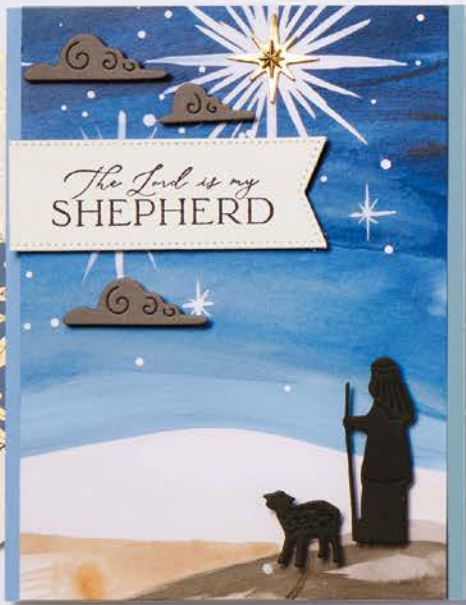

SUITE

© HOLY NIGHT

SUITE COLLECTION • 162012 | 177,50 € | £138.00

Cling & photopolymer •

Suite collection includes one of each item listed on the next page.