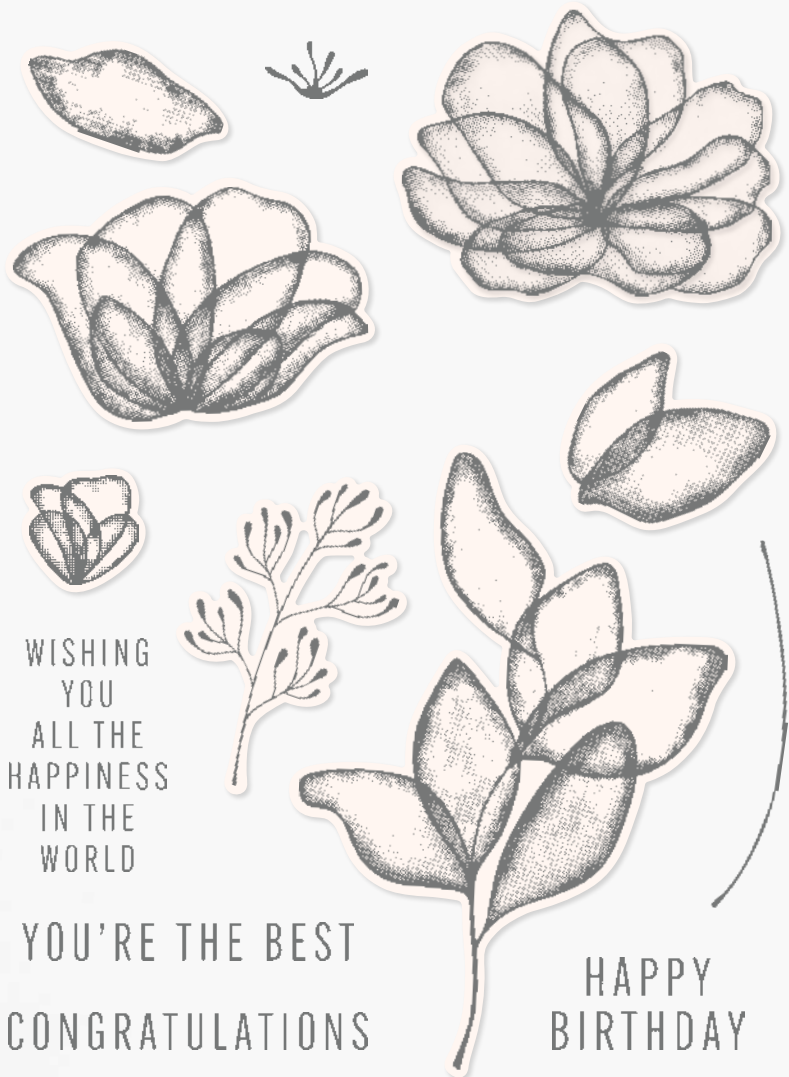

WISHING
YOU
ALL THE
HAPPINESS
IN THE
WORLD

YOU'RE THE BEST
CONGRATULATIONS

HAPPY
BIRTHDAY

TRANSLUCENT FLORALS • 162243 | 32,00 € | £25.00

13 cling stamps (suggested clear blocks: a, b, c, e) •

○ Coordinates with Translucent Florals Dies

DIST
INK
TIVE™