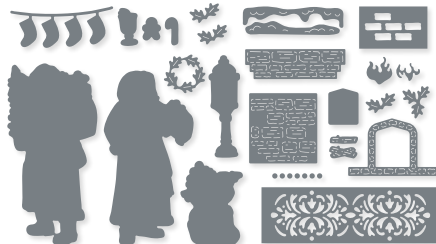

SAINT NICHOLAS DIES
162352 | 42,00 € | £32.00
21 dies. Largest die: 1-13/16" x 3-5/8"
(4.6 x 9.2 cm).

10%
BUNDLED SAVINGS

SAINT NICHOLAS BUNDLE
163859 | ~~75,00 €~~ 67,50 € | ~~£58.00~~ £52.00
Cling •
Saint Nicholas Stamp Set (p. 11) + Saint Nicholas Dies