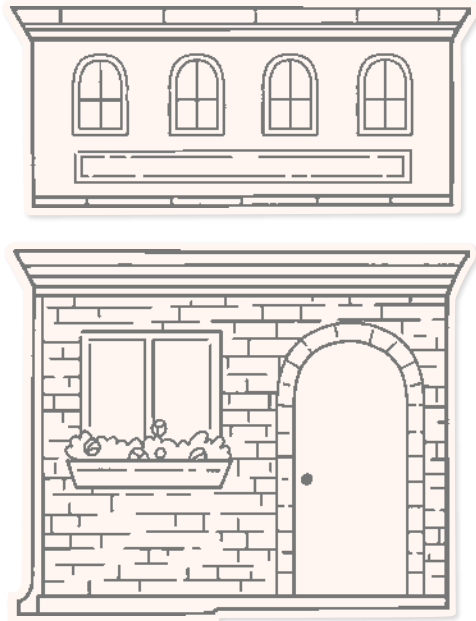

Customise your projects with colour! See our wide range of colouring tools (AC P. 136-137) or visit stampinup.uk, stampinup.ie, stampinup.nl, or stampinup.be.

[AC P. 137]
METALLIC ENAMEL EFFECTS BASICS
161610
19,00 € | £14.00