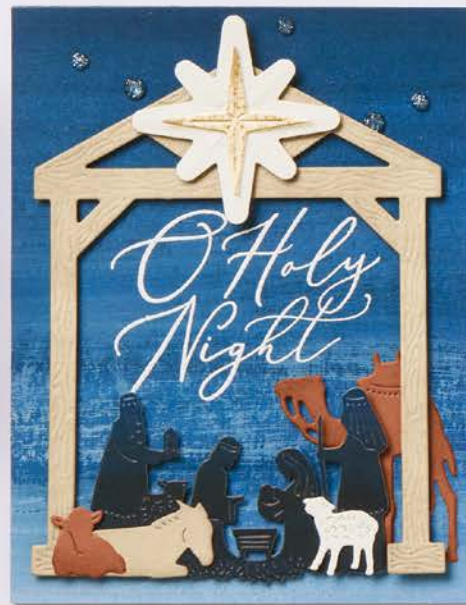

SUITE

© HOLY NIGHT

SUITE COLLECTION • 162012 | 177,50 € | £138.00

Cling & photopolymer •

Suite collection includes one of each item listed on the next page.