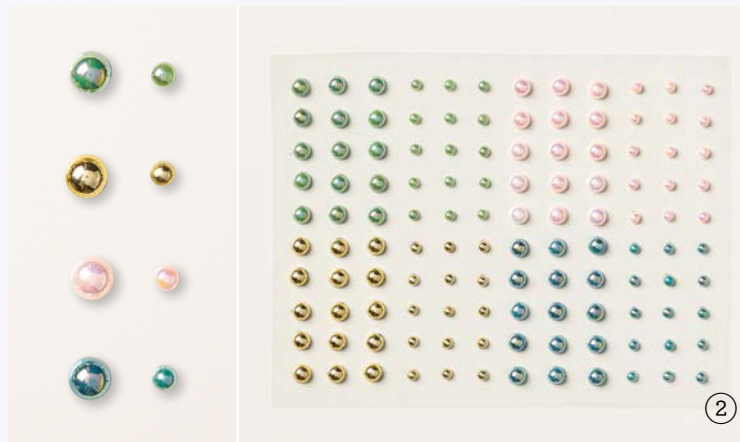

SUITE
GARDEN
WALK

SUITE COLLECTION • 162240 | 86,00 € | £66.25

Photopolymer •   

Suite collection includes one of each item listed on the next page.

①

②

③

④