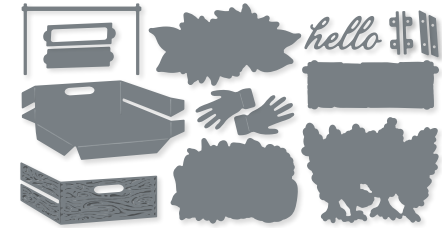

RUSTIC CRATE DIES
162267 | 42,00 € | £32.00
12 dies. Largest die: 2-5/8" x 2"
(6.7 x 5.1 cm).

10%
BUNDLED SAVINGS

RUSTIC CRATE BUNDLE
162268 | ~~67,00 €~~ 60,25 € | ~~£51.00~~ £45.75
Photopolymer
Rustic Crate Stamp Set (p. 46) + Rustic Crate Dies