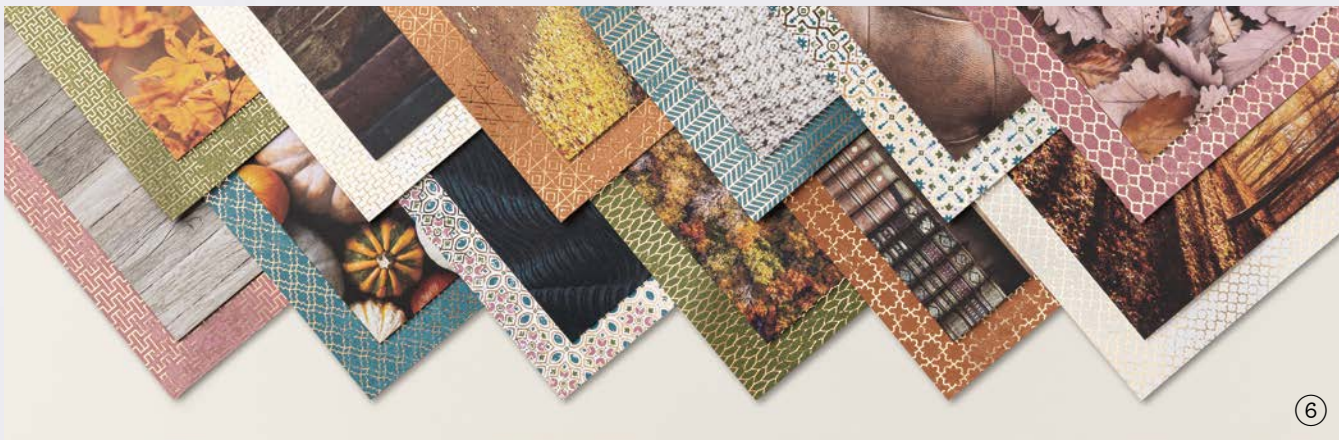

①

②

1. AUTUMN LEAVES BUNDLE

162186 | 76,00 € | 68,25 € | £59,00 | £53,00

10% BUNDLED SAVINGS Photopolymer •

Autumn Leaves Stamp Set
+ Autumn Leaves Dies (p. 67)

2. ADHESIVE-BACKED SPECKLED DOTS

162191 | 9,75 € | £7.50

160 pieces in 4 colours. 4 mm, 5 mm.
Mossy Meadow, Moody Mauve,
Crumb Cake, Copper Clay.

3. COPPER & NATURAL RIBBON

COMBO PACK • 162192 | 11,50 € | £9.00

2 spools. Natural: 1" (2.5 cm). Metallic copper:
1/4" (6.4 mm). 5 yards (4.6 m) each.

③

④

⑤

4. DISTRESSED TILE 3D EMBOSSING FOLDER

162189 | 11,50 € | £9.00

4-1/2" x 6-1/4" (11.4 x 15.9 cm).

5. OXIDIZED COPPER 12" X 12"

(30.5 X 30.5 CM) SPECIALTY DESIGNER

SERIES PAPER • 162190 | 9,75 € | £7.50

4 sheets: 2 each of 2 designs*. Includes
copper foil. Acid free, lignin free.
Pretty Peacock, copper.

6. ALL ABOUT AUTUMN 6" X 6" (15.2 X 15.2 CM)

SPECIALTY DESIGNER SERIES PAPER

162178 | 19,00 € | £14.00

48 sheets: 4 each of 12 double-sided designs*.
Includes copper foil. Acid free, lignin free.

⑥

*Visit stampinup.uk, stampinup.ie, stampinup.nl, or stampinup.be and search by item number to see enlarged images and detailed product information.

Contact your demonstrator for more information about stamp sets in Dutch.