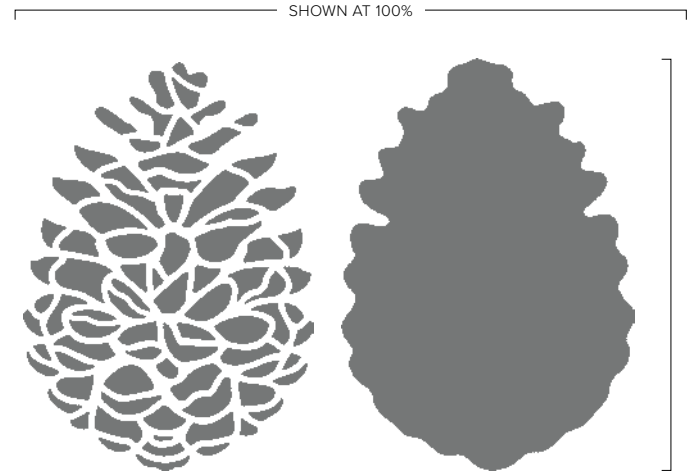

Our Reversibles stamps (at right) are made from specialised, double-sided photopolymer. Stamp one side, then turn it over and stamp again—you get two images in each stamp!

NESTED TREAT BOXES
162117 | 14,00 € | £10.75
8 stampable boxes. 2-1/2" x 2-1/2" x 2-1/2"
(6.4 x 6.4 x 6.4 cm). Food safe. White.