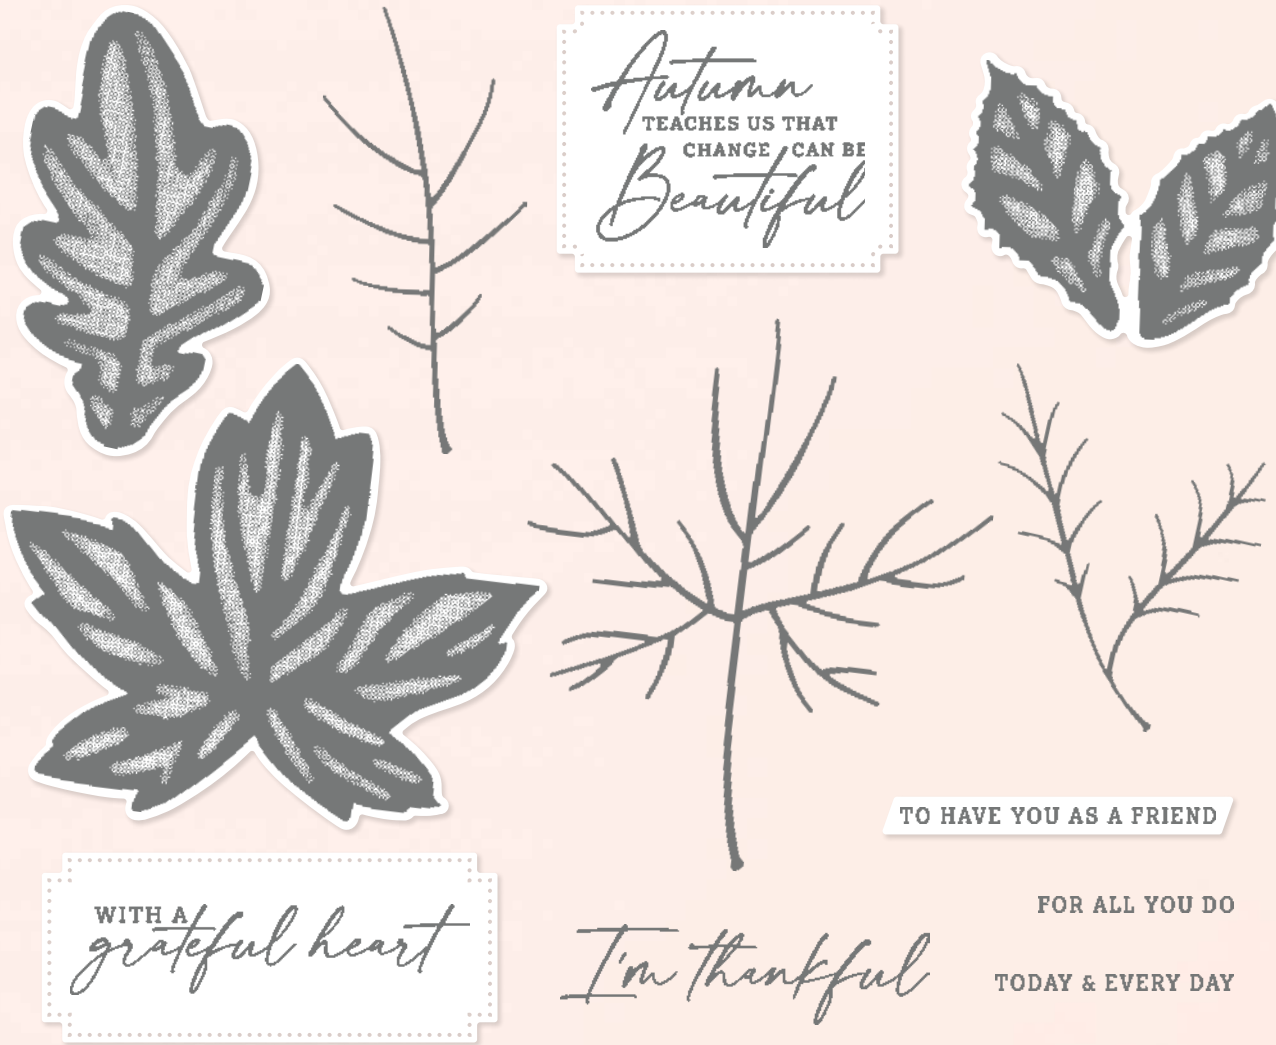

AUTUMN LEAVES • 162179 | 30,00 € | £23.00

12 photopolymer stamps (suggested clear blocks: d, e, g) • Two-Step • • Inspired by Million Sales Achiever Amy Koenders O Coordinates with Autumn Leaves Dies

10%
BUNDLED SAVINGS

+

AUTUMN LEAVES BUNDLE
162186 | 76,00 € 68,25 € | ~~£59.00~~ £53.00

Photopolymer • • Autumn Leaves Stamp Set + Autumn Leaves Dies (p. 67)

AUTUMN LEAVES DIES • 162185 | 46,00 € | £36.00

Use with a Stampin' Cut & Emboss Machine (p. 10).
17 dies. Largest die: 2-5/8" x 3-1/8" (6.7 x 7.9 cm).