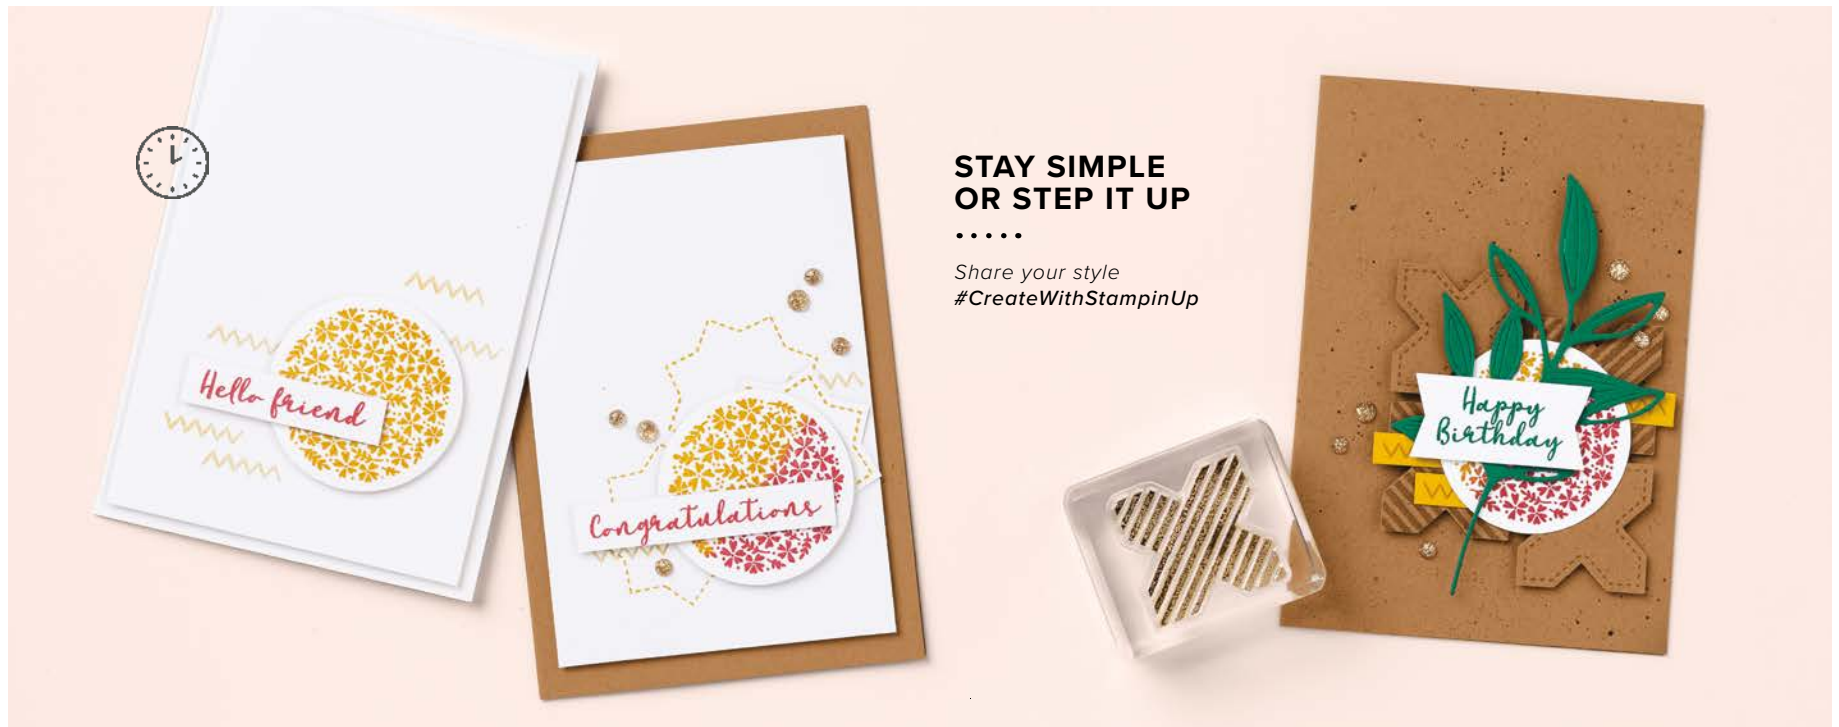

**STAY SIMPLE
OR STEP IT UP**

.....
Share your style
#CreateWithStampinUp