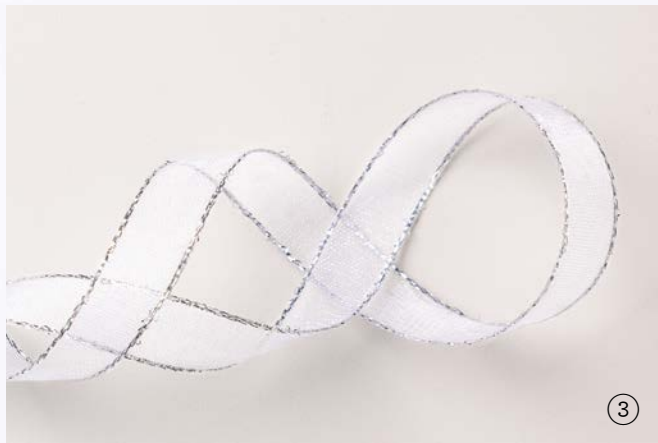

①

②

1. MAGICAL MEADOW BUNDLE
162144 | 78,00 € - 70,00 € | ~~€61,00~~ £54.75
10% BUNDLED SAVINGS Cling •
Magical Meadow Stamp Set
+ Magical Meadow Dies (p. 69)

2. FACETED GEMS TRIO PACK • 162148
9,25 € | £7,00
75 adhesive-backed pieces. 6 mm.
Lost Lagoon, white, Smoky Slate.

3. SILVER & WHITE 1/2" (1.3 CM)
SHEER RIBBON • 162149 | 11,00 € | £8.50
10 yards (9.1 m).

③

④

4. SNOWFLAKE MAGIC 12" X 12"
(30.5 X 30.5 CM) SPECIALTY DESIGNER
SERIES PAPER • 162147 | 12,25 € | £9.50
6 sheets: 2 each of 3 single-sided designs* with foil. Acid free, lignin free. Lost Lagoon, silver.

5. WINTER MEADOW 12" X 12"
(30.5 X 30.5 CM) DESIGNER SERIES PAPER
162133 | 15,25 € | £11.75
12 sheets: 2 each of 6 double-sided designs*.
Acid free, lignin free.

*Visit stampinup.uk, stampinup.ie, stampinup.nl, or stampinup.be and search by item number to see enlarged images and detailed product information.

⑤

PRETTY PEACOCK   LOST LAGOON   MISTY MOONLIGHT   BLUEBERRY BUSHEL   MOODY MAUVE   SMOKY SLATE