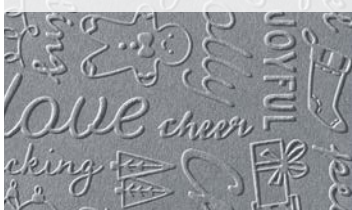

EMBOSSING FOLDERS

STARS AT NIGHT HYBRID
162006 | 48,00 € | £37.00
[P. 17]

CHEERY PATTERNS
162287 | 10,50 € | £8.00
[P. 60]

CHRISTMAS TIDINGS
162115 | 10,50 € | £8.00
[P. 33]

DISTRESSED TILE 3D
162189 | 11,50 € | £9.00
[P. 43]