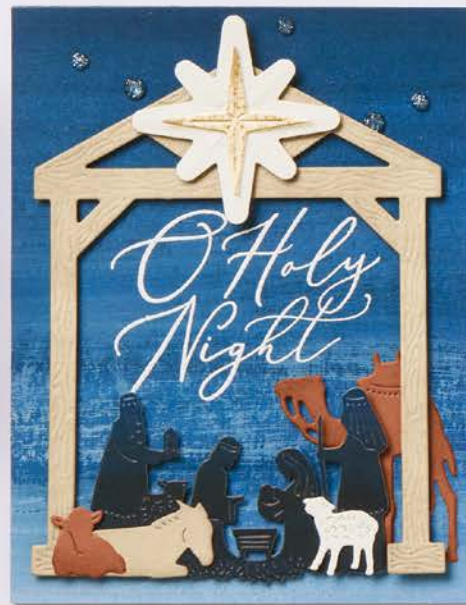

COLLECTION

Ô DOUCE NUIT

ASSORTIMENT DE COLLECTION • 162013 | 177,50 € | £138.00

Amovibles et Résine •

L'assortiment de collection comprend un de chacun des articles listés à la page suivante.