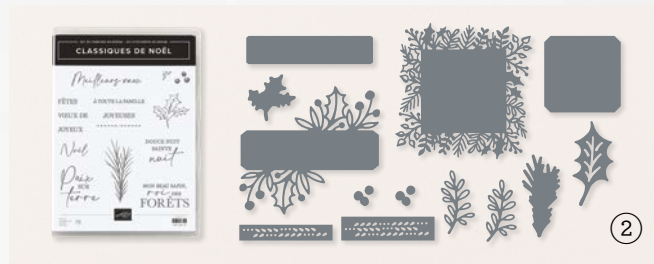

CERISE CARMIN ROUGE-ROUGE VERT OLIVE SAPIN OMBRAGÉ PÂTISSERIE AUX PACANES PAVÉ DE GALETS

1. LOT LES JOIES DE NOËL
161968 | 67,00 € 60,25 € | £51.00 £45.75
10% **LOT A PRIX RÉDUIT** Résine • **EN FR DE**
Set de tampons Les joies de Noël
+ poinçons Les joies de Noël (p. 70)

2. LOT CLASSIQUES DE NOËL
161978 | 71,00 € 63,75 € | £55.00 £49.50
10% **LOT A PRIX RÉDUIT** Résine • **EN FR DE**
Set de tampons Classiques de Noël
+ poinçons Classiques de Noël (p. 67)

3. GEMMES ET SEQUINS HOUX EN VRAC
161981 | 9,75 € | £7.50
550 pièces. 0,3 à 1,2 cm.
Rouge-rouge, or, Sapin ombragé

4. RUBAN 3/8" (1 CM) À GRANDS CARREAUX NOIR ET TRÈS VANILLE
161982 | 9,75 € | £7.50
10 yards (9,1 m).

5. PAPIER DE LA SÉRIE DESIGN SPÉCIALITÉ
12" X 12" (30,5 X 30,5 CM) JOYEUX
161980 | 14,75 € | £11.25
8 feuilles : 2 de chacun des 4 motifs recto*.
Comprend des touches métallisées or.
Sans acide ni lignine. Cerise carmin, or,
Sapin ombragé.

6. PAPIER DE LA SÉRIE DESIGN
12" X 12" (30,5 X 30,5 CM) JOIES DE NOËL
161958 | 15,25 € | £11.75
12 feuilles : 2 de chacun des 6 motifs recto
verso*. Sans acide ni lignine.

* Rendez-vous sur stampinup.fr ou stampinup.be/fr et effectuez une recherche par référence d'article pour voir les images agrandies et trouver plus de détails sur les produits.