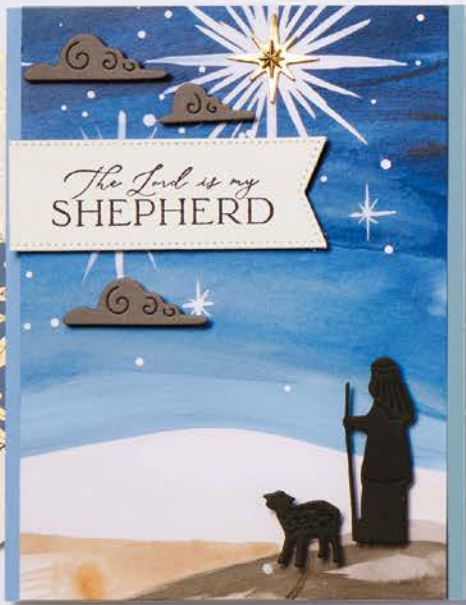

COLLECTION

Ô DOUCE NUIT

ASSORTIMENT DE COLLECTION • 162013 | 177,50 € | £138.00

Amovibles et Résine •

L'assortiment de collection comprend un de chacun des articles listés à la page suivante.