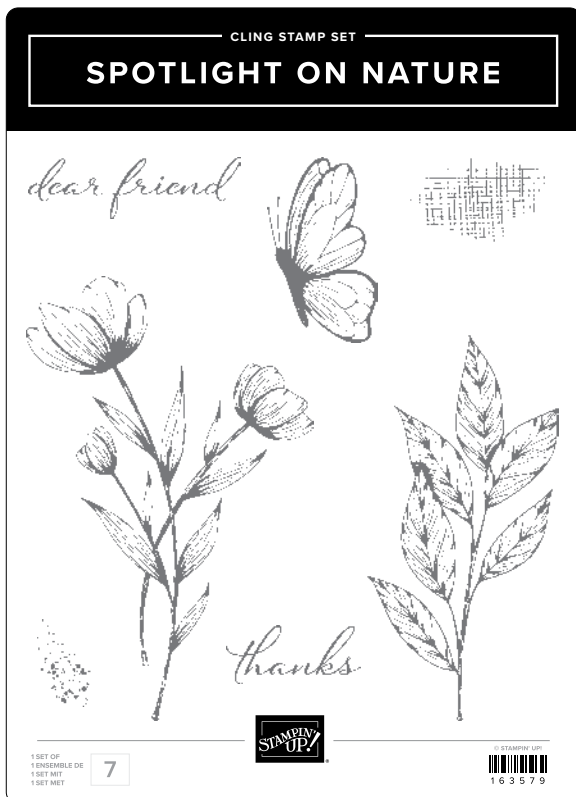

SPOTLIGHT ON NATURE STAMP SET • 163579 | 28,00 € | £22.00
7 cling stamps.