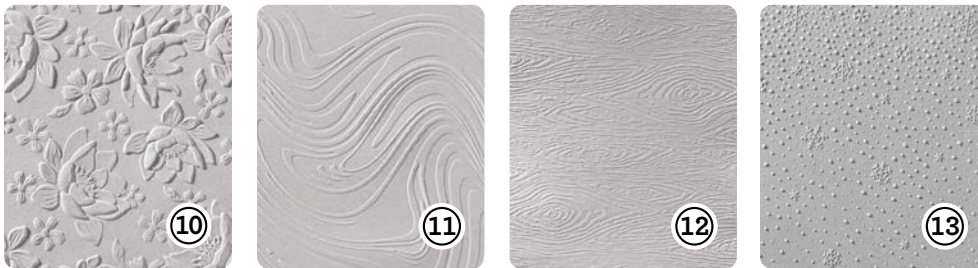

## Pretty Patterns

1. CANE WEAVE 3D  
160580 | 12,25 € | £9.50
2. CUTE CROCHET 3D  
163792 | 12,25 € | £9.50
3. DASHING DESIGNS 3D  
163483 | 12,25 € | £9.50
4. DOTTED CIRCLES 3D  
163789 | 14,75 € | £11.25
5. EYELET 3D  
163414  
163414 | 12,25 € | £9.50
6. METAL PLATE 3D  
160766 | 12,25 € | £9.50