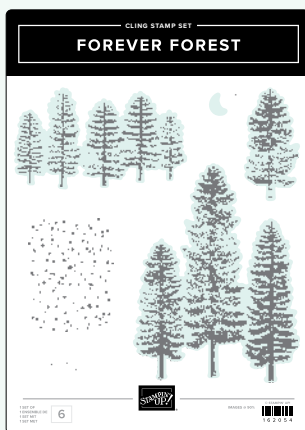

FOREVER FOREST STAMP SET • 162054 | 32,00 € | £25.00
FOREVER FOREST DIES • 162057 | 45,00 € | £35.00