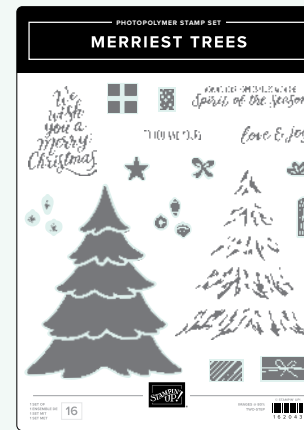

MERRIEST TREES STAMP SET • 162043 | 31,00 € | £24.00 • **EN DE**
MERRIEST TREES DIES • 162047 | 45,00 € | £35.00