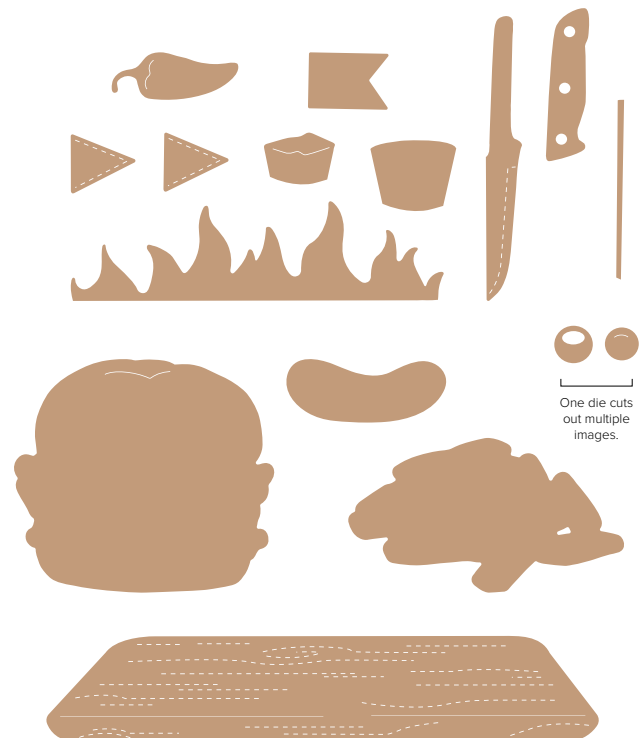

BISTRO BURGER DIES • 163649 | 34,00 € | £27.00
15 dies. Largest die: 4-7/8" x 1" (12.4 x 2.5 cm).