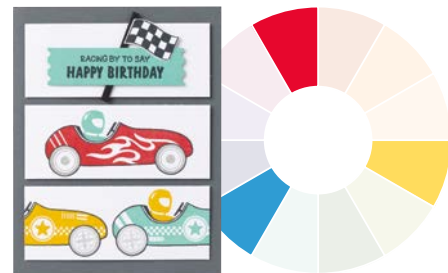

triadic

Craft with colours that are evenly spaced around the colour wheel. Go beyond the primary colours (red, yellow, and blue) for something unexpected!

SUMMER SPLASH + PEACH PIE + BERRY BURST

BLACKBERRY BLISS + COPPER CLAY + MOSSY MEADOW

FRESH FREESIA + WILD WHEAT + PRETTY PEACOCK

This catalogue is full of colour inspiration. What will you create?
Use #StampinUp on social media to share your colour creations with us!