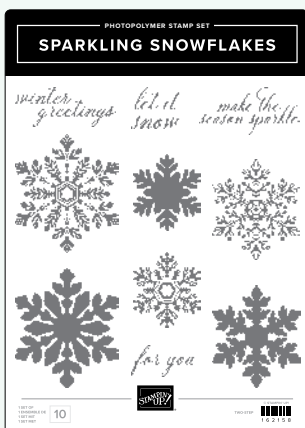

SENTIMENTAL PARK STAMP SET • 160561  
30,00 € | £23.00 • **EN** **FR** **DE**  
SENTIMENTAL PARK DIES • 160566 | 42,00 € | £32.00

SOMETHING FANCY STAMP SET • 160416  
28,00 € | £22.00 • **EN** **FR** **DE** **NL**  
SOMETHING FANCY DIES • 160424 | 34,00 € | £27.00