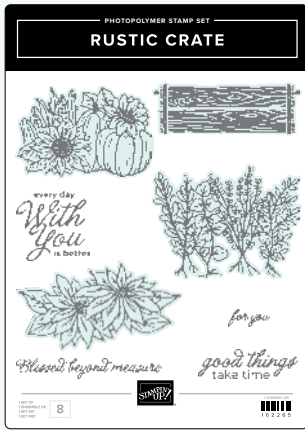

RUSTIC CRATE STAMP SET • 162265 | 25,00 € | £19.00
RUSTIC CRATE DIES • 162267 | 42,00 € | £32.00