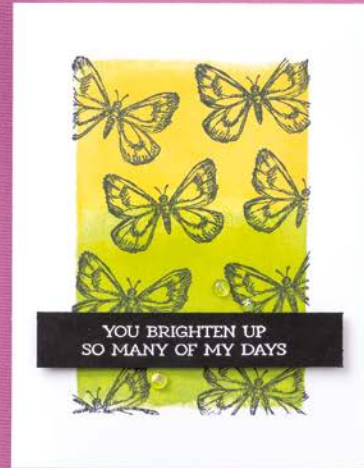

Lovely Layers

Use Blending Brushes to brush ink over masks in sequential order.

ENDURING BEAUTY
DECORATIVE MASKS • 162673 | 15,25 € | £11.75
5 masks.

BLENDING BRUSHES • 153611 | 19,00 € | £14.00
3 brushes.

SKETCHED BUTTERFLIES
STAMP SET • 163490
32,00 € | £25.00

Masks are numbered and include notched guides for easy alignment.

Make a Scene

Masking paper can help you build a realistic scene. Simply stamp your image on Masking Paper, fussy cut, then place over the image you want to keep clean before stamping again.

STAMPIN' UP! MASKING PAPER
155480 | 8,50 € | £6.75
12 sheets.

Tape a Shape

Cut a shape, such as this cloud, from Masking Paper and apply to cardstock, then use a Blending Brush to paint the sky blue.

SMALL BLENDING BRUSHES
160518 | 17,00 € | £14.00
3 brushes.