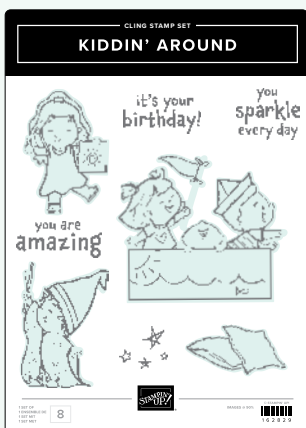

KIDDIN' AROUND STAMP SET • 162829 | 32,00 € | £25.00 • **EN FR DE**
KIDDIN' AROUND DIES • 162838 | 42,00 € | £32.00