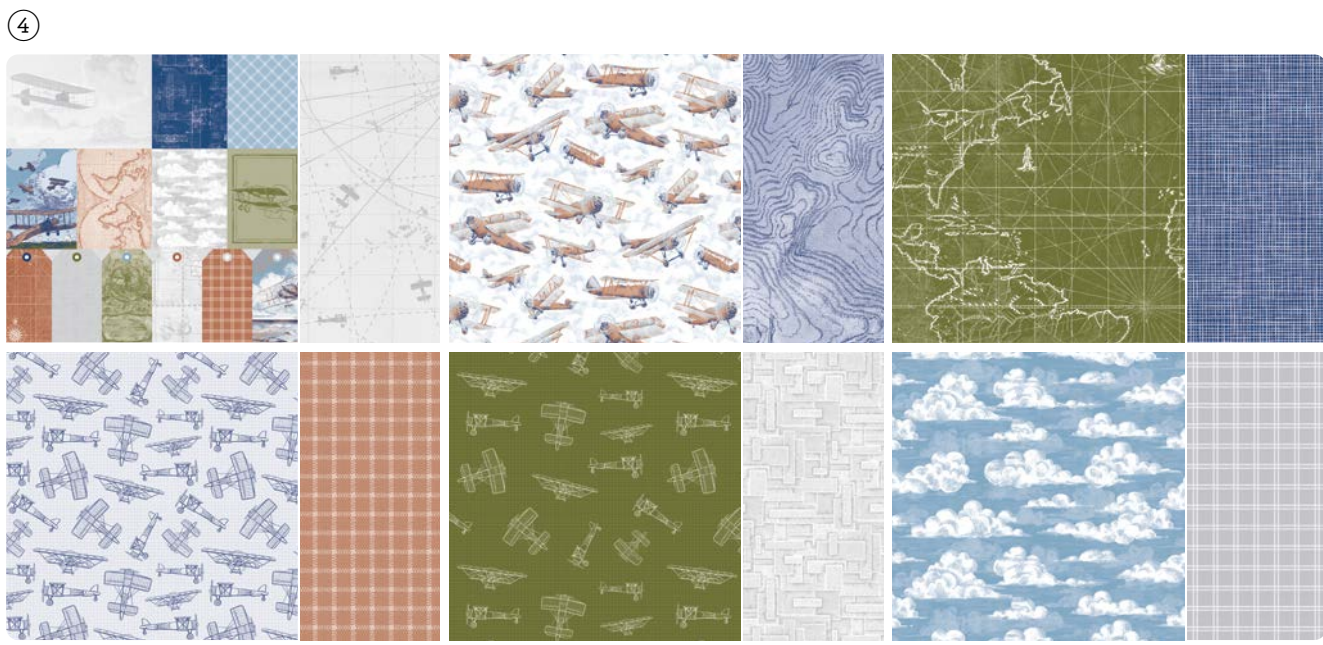

take to the sky

SUITE COLLECTION • 163832 | 90,50 € | £70.00 • **EN** **FR** **DE**

10% **BUNDLED SAVINGS** 1-2. **ADVENTUROUS SKY BUNDLE** • 163447 | 72,00 € | £56.00 64,75 € | £50.25 • Stamp Set + Dies • **EN** **FR** **DE**

3. **INDUSTRIAL TRINKETS** • 163450 | 10,50 € | £8.00 • 40 pieces.

4. **TAKE TO THE SKY 12" X 12" (30.5 X 30.5 CM) DESIGNER SERIES PAPER** • 163436 | 15,25 € | £11.75 • 12 sheets.

► To order bundle items individually 1. **ADVENTUROUS SKY STAMP SET** • 163439 | 32,00 € | £25.00 • 13 cling stamps • **EN** **FR** **DE**
2. **ADVENTUROUS SKY DIES** • 163446 | 40,00 € | £31.00 • 11 dies. Largest die: 3-3/4" x 2" (9.5 x 5.1 cm).