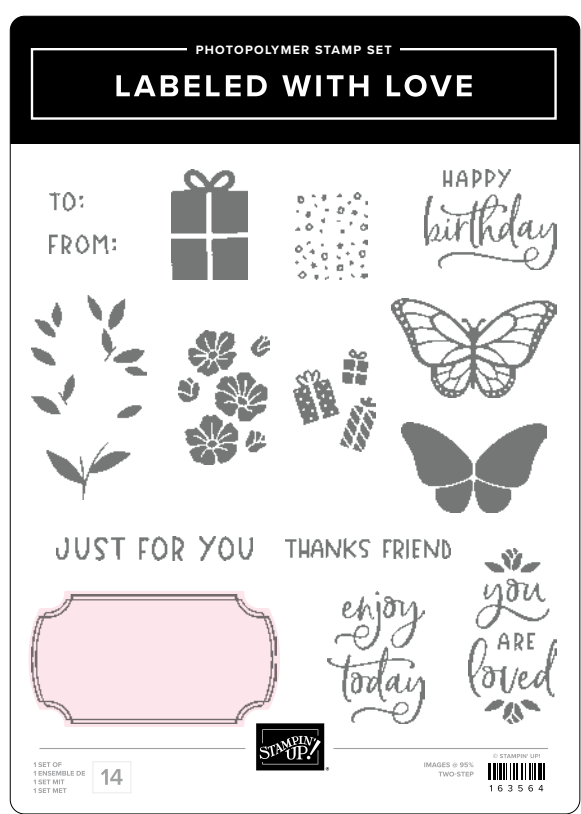

Labeled with Love Stamp Set • 163564 | 26,00 € | £20.00
14 photopolymer stamps • EN FR DE