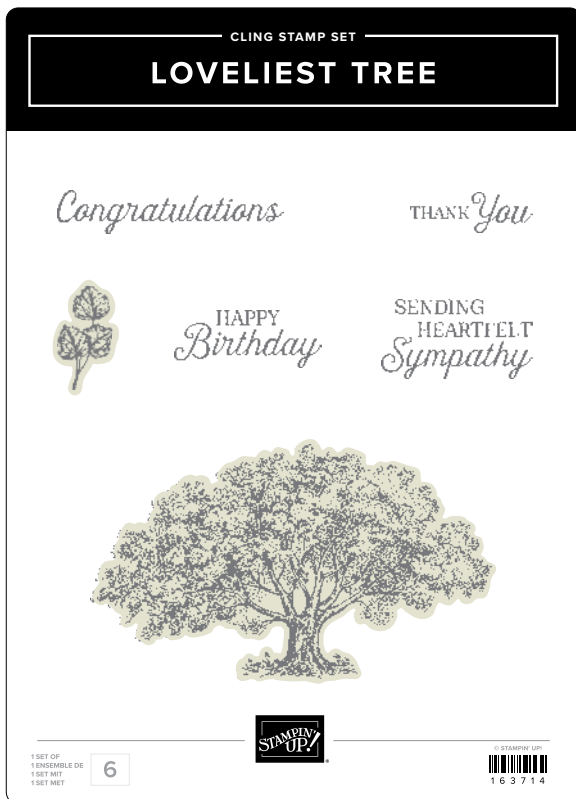

LOVELIEST TREE STAMP SET • 163714 | 25,00 € | £19,00
6 cling stamps.