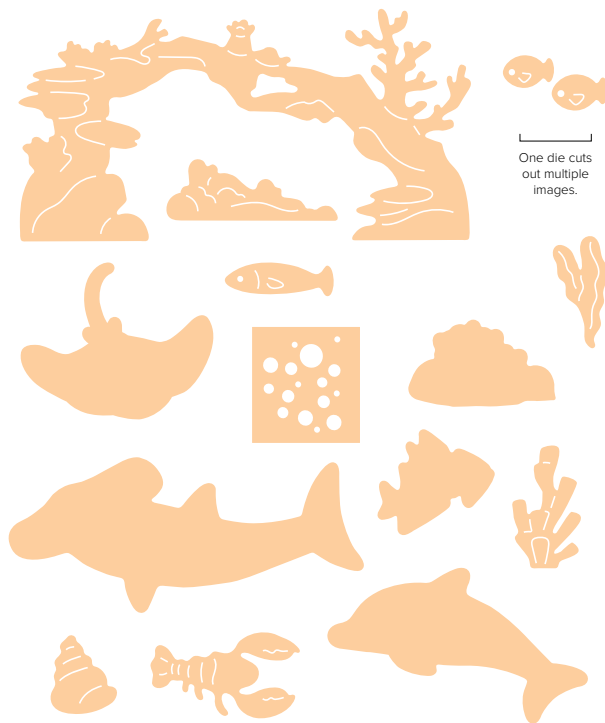

One die cuts out multiple images.

FRIENDLY FINS DIES • 163588 | 34,00 € | £27.00
14 dies. Largest die: 3-7/8" x 2" (9.8 x 5.1 cm).