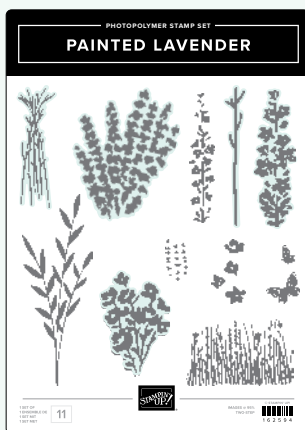

PAINTED LAVENDER STAMP SET • 162594 | 25,00 € | £19.00
PAINTED LAVENDER DIES • 162596 | 39,00 € | £30.00