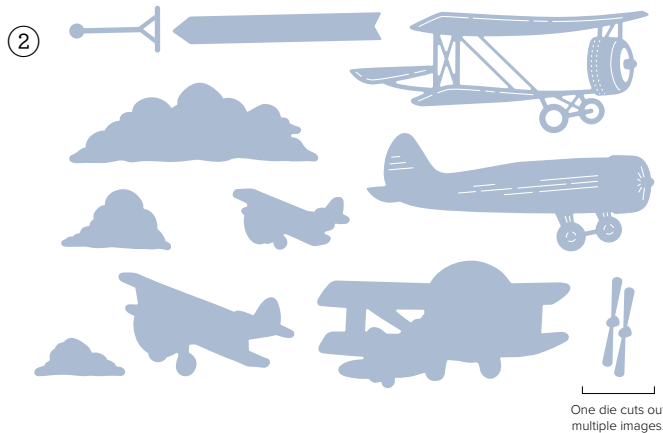

take to the sky

SUITE COLLECTION • 163832 | 90,50 € | £70.00 • **EN** **FR** **DE**

10% **BUNDLED SAVINGS** 1-2. **ADVENTUROUS SKY BUNDLE** • 163447 | 72,00 € | £56.00 64,75 € | £50.25 • Stamp Set + Dies • **EN** **FR** **DE**

3. **INDUSTRIAL TRINKETS** • 163450 | 10,50 € | £8.00 • 40 pieces.

4. **TAKE TO THE SKY 12" X 12" (30.5 X 30.5 CM) DESIGNER SERIES PAPER** • 163436 | 15,25 € | £11.75 • 12 sheets.

► To order bundle items individually 1. **ADVENTUROUS SKY STAMP SET** • 163439 | 32,00 € | £25.00 • 13 cling stamps • **EN** **FR** **DE**
2. **ADVENTUROUS SKY DIES** • 163446 | 40,00 € | £31.00 • 11 dies. Largest die: 3-3/4" x 2" (9.5 x 5.1 cm).