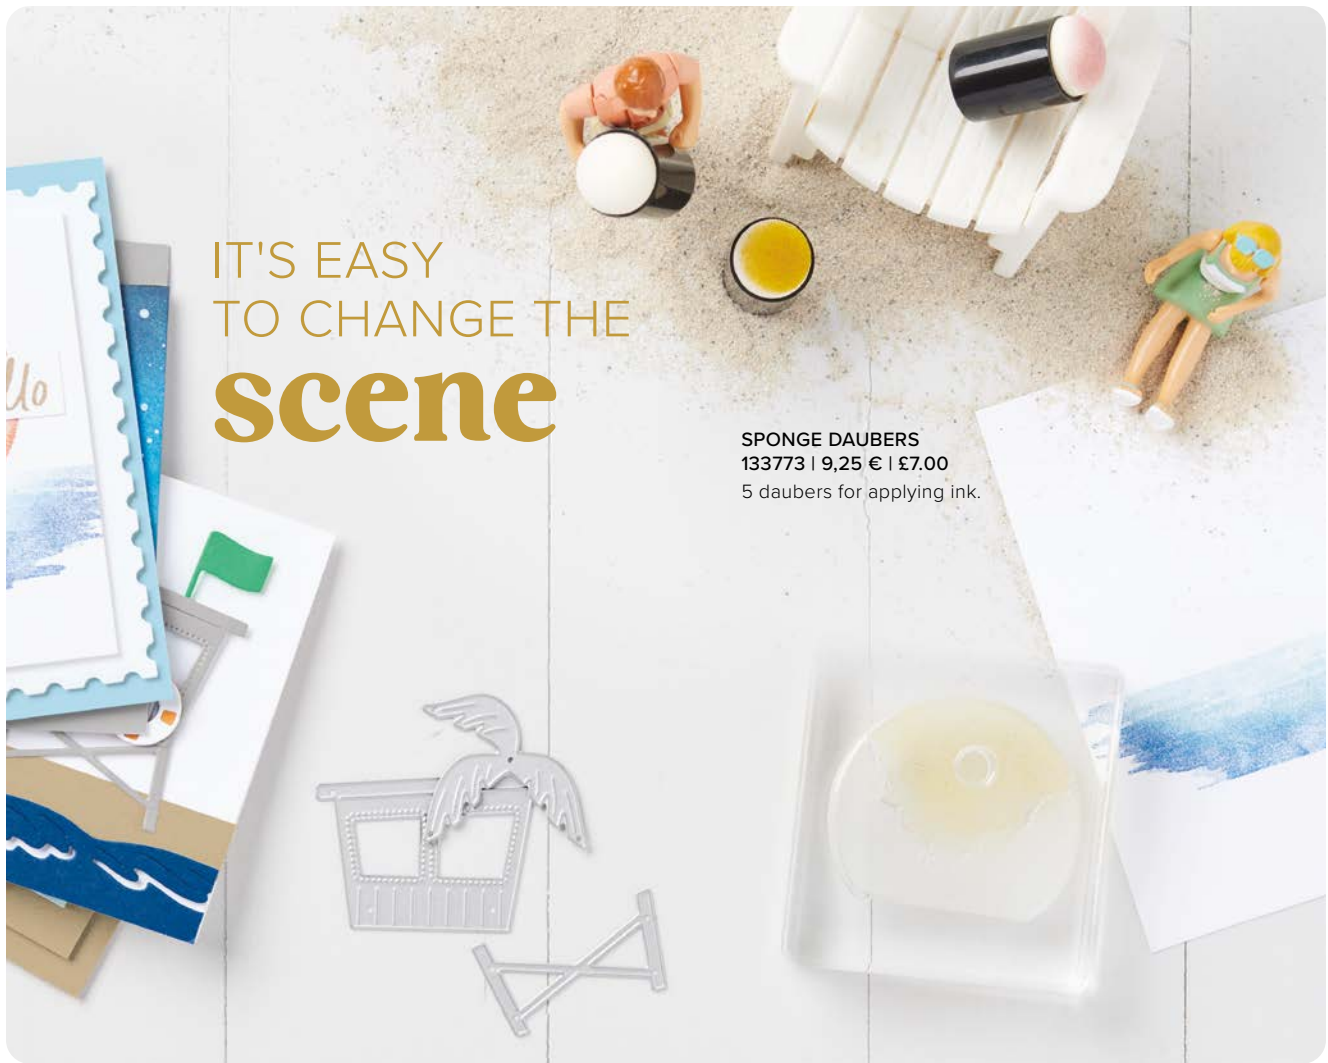

## featured

Shop our online store to see these  
and all our Two-Step stamp sets!

**HOT AIR BALLOON  
STAMP SET • 162748**  
25,00 € | £19.00 •   

**TRUSTY TOOLS  
STAMP SET • 163274**  
30,00 € | £23.00 •   