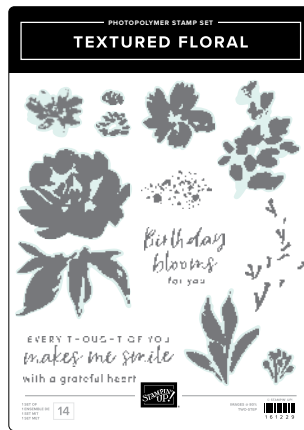

TEXTURED FLORAL STAMP SET • 161229 | 30,00 € | £23.00
TEXTURED FLORAL DIES • 161231 | 42,00 € | £32.00