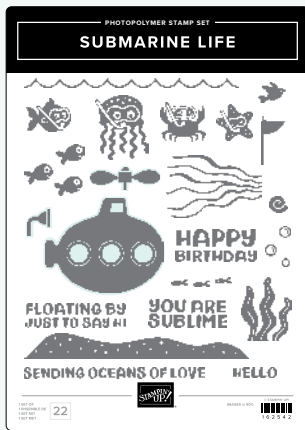

SUBMARINE LIFE STAMP SET • 162542 | 30,00 € | £23.00 • **EN** **FR** **DE**
SUBMARINE LIFE BUILDER PUNCH • 162534 | 30,00 € | £23.00