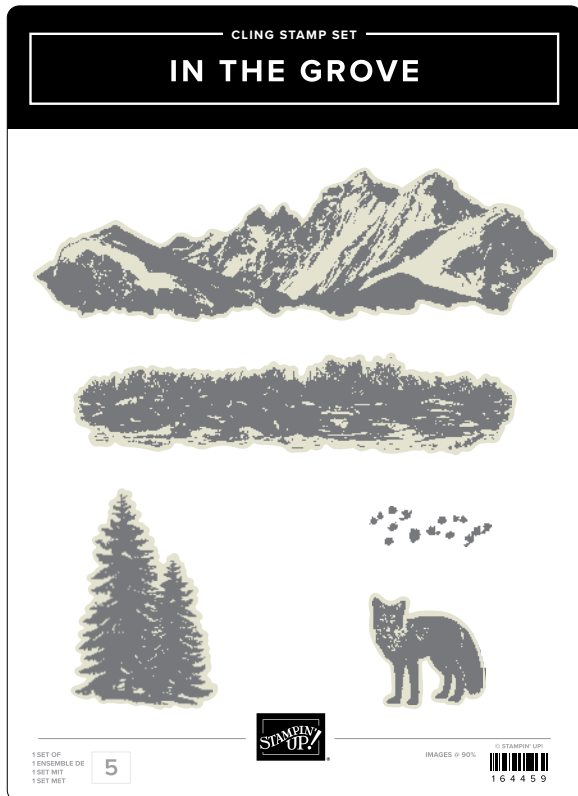

IN THE GROVE STAMP SET • 164459 | 27,00 € | £21.00
5 cling stamps.