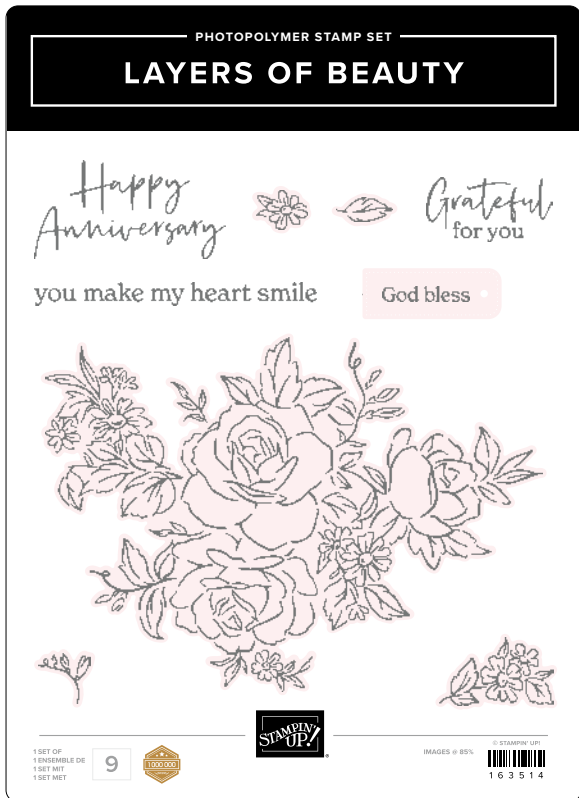

LAYERS OF BEAUTY STAMP SET • 163514 | 25,00 € | £19.00
9 photopolymer stamps • EN DE
Inspired by Million Sales Achiever Shelly Godby