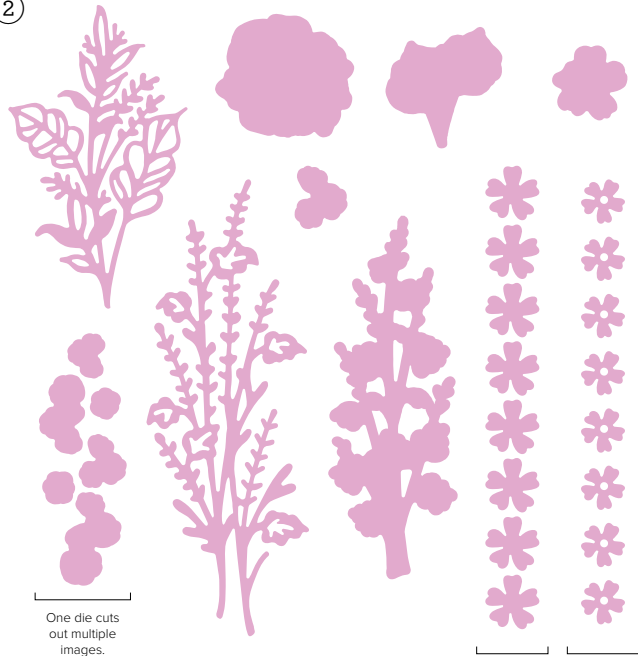

unbounded beauty

SUITE COLLECTION • 163390 | 173,50 € | £133.50 • EN FR DE NL

1

2

3

4

PRETTY IN PINK

PEACH PIE

SHY SHAMROCK

SUMMER SPLASH

BERRY BURST

PETUNIA POP