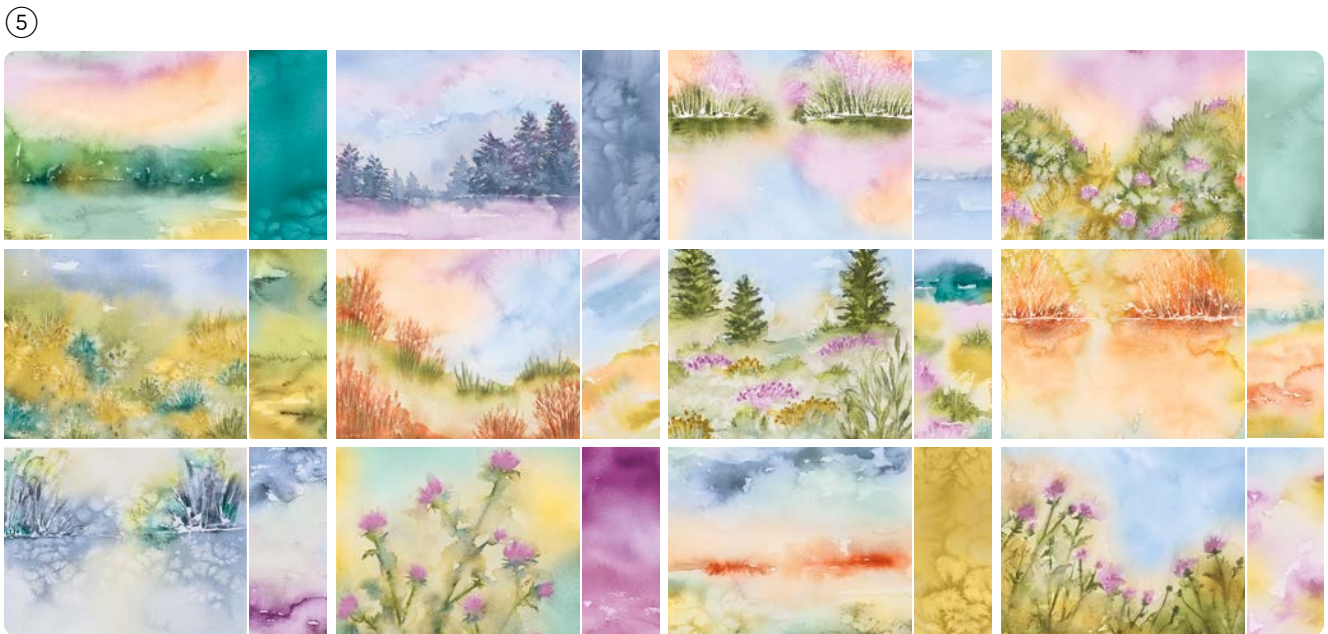

thoughtful journey

SUITE COLLECTION • 163320 | 106,25 € | £82.00 • **EN FR DE**

10% BUNDLED SAVINGS 1-2. THOUGHTFUL WISHES BUNDLE • 163314 | 76,00 € | ~~159,00~~ 68,25 € | £53.00 • Stamp Set + Dies • **EN FR DE**
3. ADHESIVE-BACKED PEARL TRIO • 163319 | 9,25 € | £7.00 • 120 pieces. **4. THOUGHTFUL DESIGNS 12" X 12" (30.5 X 30.5 CM) SPECIALTY DESIGNER SERIES PAPER** • 163317 | 13,50 € | £10.25 • 5 sheets. **5. THOUGHTFUL JOURNEY 6" X 6" (15.2 X 15.2 CM) DESIGNER SERIES PAPER** • 163303 | 15,25 € | £11.75 • 48 sheets.

► To order bundle items individually 1. THOUGHTFUL WISHES STAMP SET • 163305 | 31,00 € | £24.00 • 10 cling stamps • Inspired by Million Sales Achiever Laurie Krauss • **EN FR DE** 2. THOUGHTFUL WISHES DIES • 163313 | 45,00 € | £35.00 • 11 dies. 4-7/8" x 2-1/2" (12.4 x 6.4 cm).