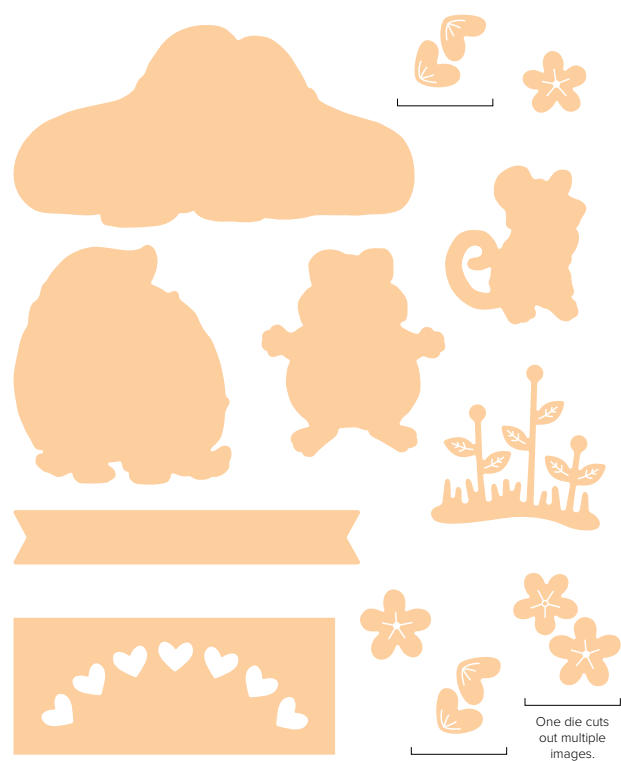

HEARTS & HUGS DIES • 163666 | 37,00 € | £28.00
12 dies. Largest die: 3-3/4" x 2" (9.5 x 5.1 cm).

BUNDLES