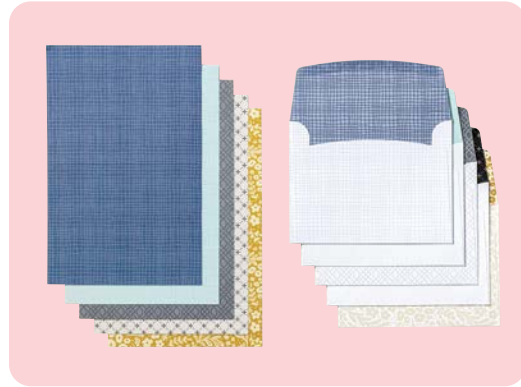

# start with cards & envelopes

5 card bases and 5 envelopes.  
Folded card size: 4-1/4" x 5-1/2" (10.8 x 14 cm).

SUNNY SPRINGS CARDS & ENVELOPES  
163754 | 9,75 € | £7.50

CALMING CREEK CARDS & ENVELOPES  
163753 | 9,75 € | £7.50