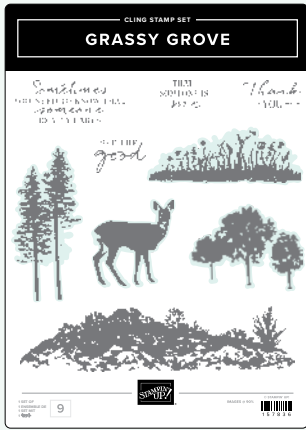

GRASSY GROVE STAMP SET • 157836 | 30,00 € | £23.00 • **EN FR DE**
GROVE DIES • 157844 | 48,00 € | £37.00