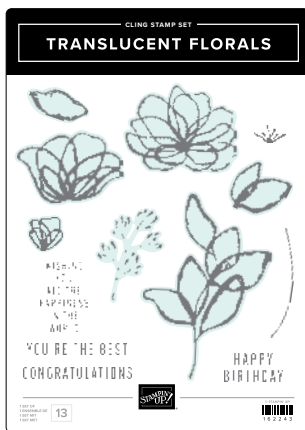

TRANSLUCENT FLORALS STAMP SET • 162243
32,00 € | £25.00 • **EN** **FR** **DE**
TRANSLUCENT FLORALS DIES • 162252 | 42,00 € | £32.00