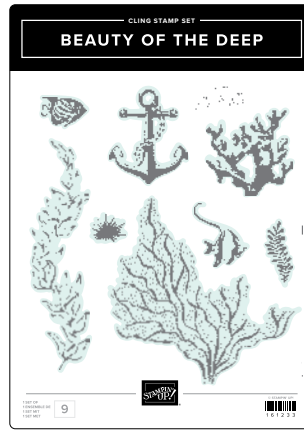

SEASIDE WISHES HYBRID EMBOSSING FOLDER  
163497 | 40,00 € | £31.00

1 embossing folder: 4-1/2" x 6-1/4" (11.4 x 15.9 cm).  
8 dies. Largest die: 4-7/8" x 4-1/2" (12.4 x 11.4 cm).

BUNDLES

BEACH DAY STAMP SET • 162797 | 25,00 € | £19.00  
 BEACH DAY DIES • 162799 | 42,00 € | £32.00