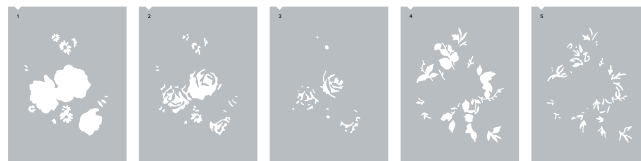

**LAYERS OF BEAUTY
DECORATIVE MASKS • 163517 | 16,00 € | £13.00**
5 masks: 1 each of 5 designs. 5" x 6-5/8" (12.7 x 16.8 cm).
Use with Classic Stampin' Ink.

BUNDLES