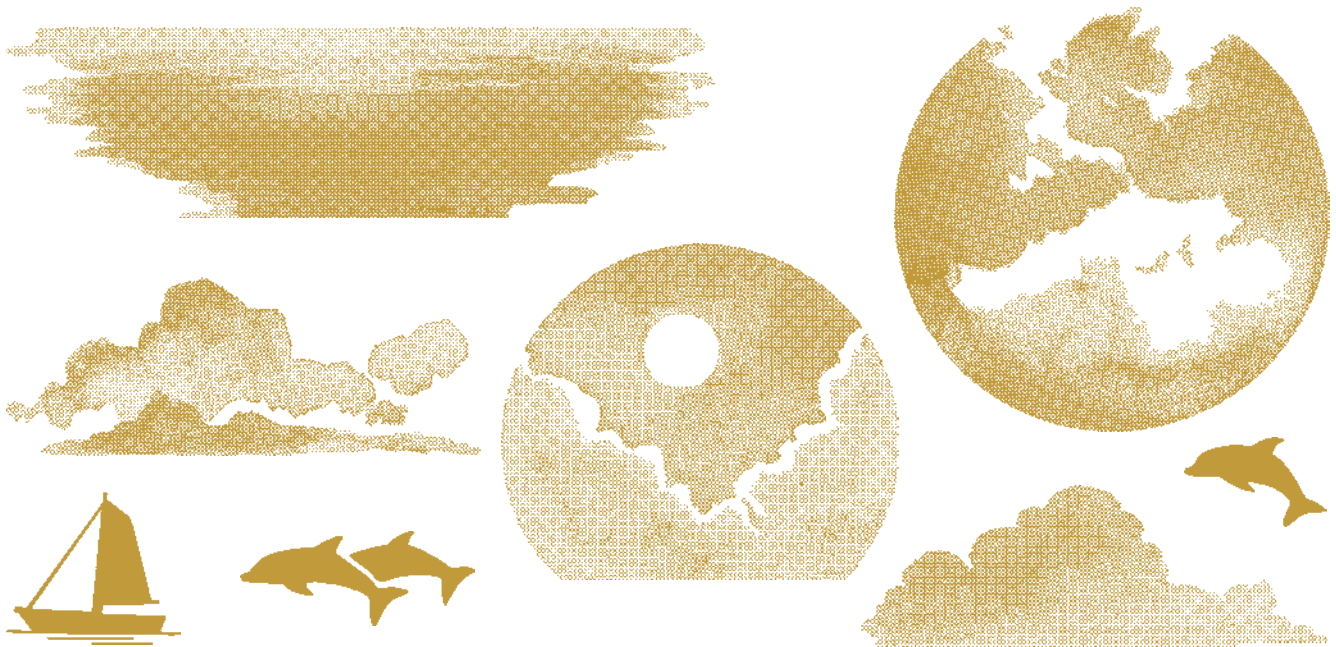

UNDER THE MOON • 163531 | 25,00 € | £19,00
8 photopolymer stamps