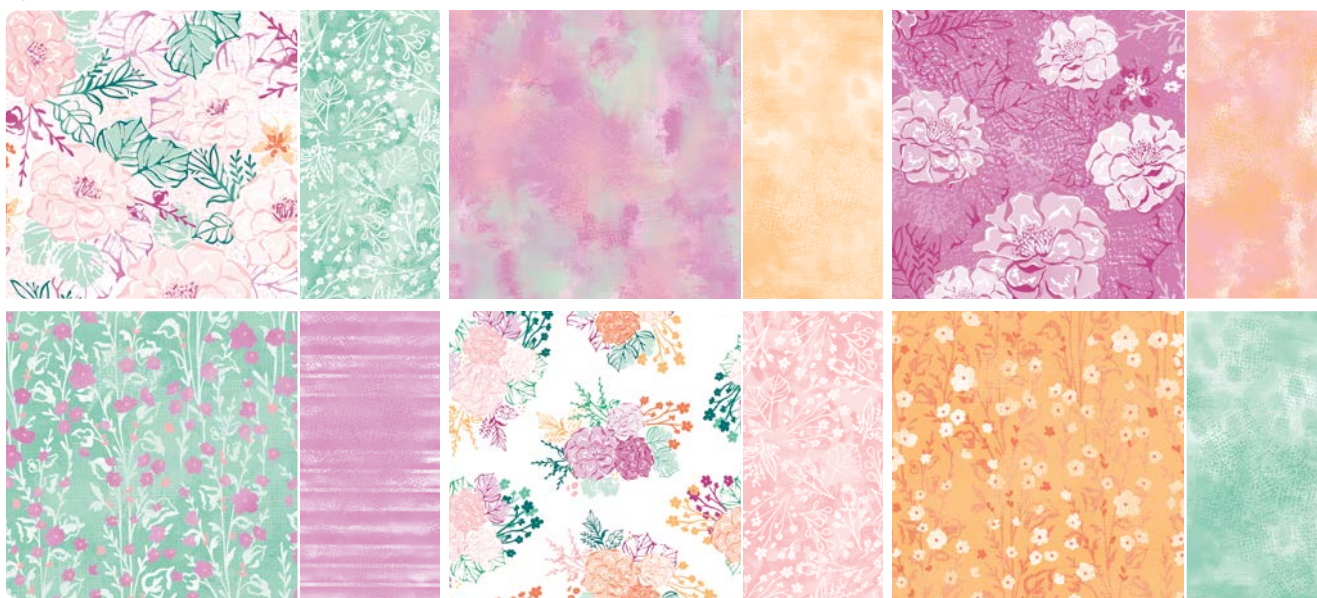

SHY SHAMROCK

SUMMER SPLASH

BERRY BURST

PETUNIA POP

⑥

⑦

10% BUNDLED SAVINGS **1-2. FLOWERS OF BEAUTY BUNDLE** • 163376 | 75,00 € | ~~€58,00~~ 67,50 € | £52.00 • Stamp Set + Dies  
 10% BUNDLED SAVINGS **3-4. UNBOUNDED LOVE BUNDLE** • 163384 | 75,00 € | ~~€58,00~~ 67,50 € | £52.00 • Stamp Set + Dies •