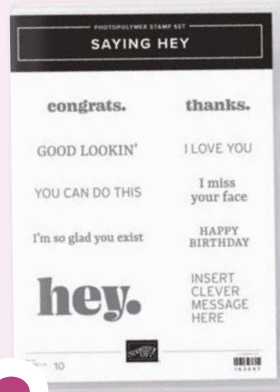

1.

Get Groovy

PAPER SNIPS SCISSORS
103579 | 14,75 € | £11.25

Fussy cut your stamped images like a pro. These precision snips will help you get into any groove.

2.

Stuck on You

MULTIPURPOSE LIQUID GLUE
154974 | 7,50 € | £5.75

Strong and dependable adhesive that sticks with you (like glue).

3.

Dynamic Dimension

STAMPIN' DIMENSIONALS™
104430 | 5,25 € | £4.00

When flat just flops, make it pop with dimension. Peel and stick!

4.

Heavenly Hues

CLASSIC STAMPIN' SPOTS™ ASSORTMENT
153183 | 32,00 € | £25.00

Sample a little taste of eight heavenly hues with this value-packed ink assortment.

5.

Block Solid

CLEAR BLOCK D • 118485 | 11,50 € | £9.00
CLEAR BLOCK E • 118484 | 16,00 € | £13.00

A transparent block puts you in control when you're stamping.

6.

Saying Hey

SAYING HEY STAMP SET
163697 | 21,00 € | £16.00

This sentiment-only set has thoughts for many occasions, but you can choose any set you like in our online store.