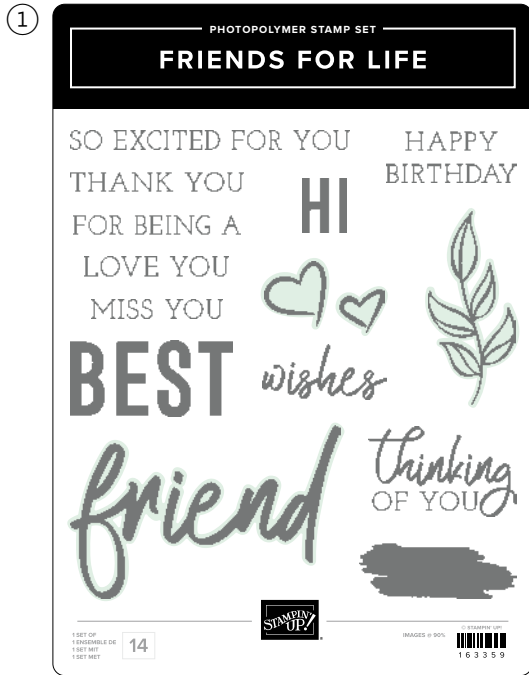

full of life

SUITE COLLECTION • 163369 | 101,75 € | £78.00 • **EN** **FR** **DE**

1. **10% BUNDLED SAVINGS** 1-2. **FRIENDS FOR LIFE BUNDLE** • 163365 | 73,00 € | £56,00 65,50 € | £50.25 • Stamp Set + Dies • **EN** **FR** **DE**
   3. IRIDESCENT 1/2" (1.3 CM) STRIPED TRIM • 163299 | 10,50 € | £8.00 • 10 yards (9.1 m). **4. IRIDESCENT FACETED GEMS** • 163368
   10,50 € | £8.00 • 100 pieces. **5. FULL OF LIFE 6" X 6" (15.2 X 15.2 CM) DESIGNER SERIES PAPER** • 163357 | 15,25 € | £11.75 • 48 sheets.
2. To order bundle items individually 1. **FRIENDS FOR LIFE STAMP SET** • 163359 | 31,00 € | £24.00 • 14 photopolymer stamps • **EN** **FR** **DE**
   2. **FRIENDS FOR LIFE DIES** • 163364 | 42,00 € | £32.00 • 9 dies. Largest die: 3" x 2-3/4" (7.6 x 7 cm) • **EN** **FR** **DE**