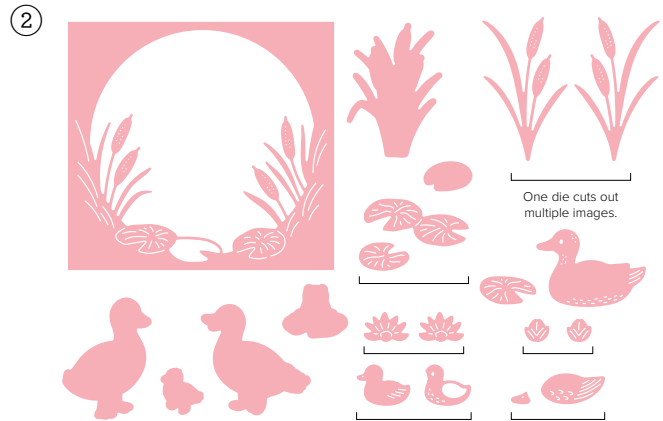

PRETTY IN PINK

PEACH PIE

BALMY BLUE

PRETTY PEACOCK

GRANNY APPLE GREEN

GRAY GRANITE

Lily pond lane

SUITE COLLECTION • 163354 | 82,50 € | £63.25 • **EN** **FR** **DE**

10% **BUNDLED SAVINGS** 1-2. **CHARMING DUCK POND BUNDLE** • 163350 | 64,00 € + £49,00 57,50 € | £44.00 • Stamp Set + Dies • **EN** **FR** **DE**

3. **ADHESIVE-BACKED DAPPLED DOTS** • 163353 | 9,75 € | £7.50 • 120 pieces. 4. **LILY POND LANE 6" X 6" (15.2 X 15.2 CM)**