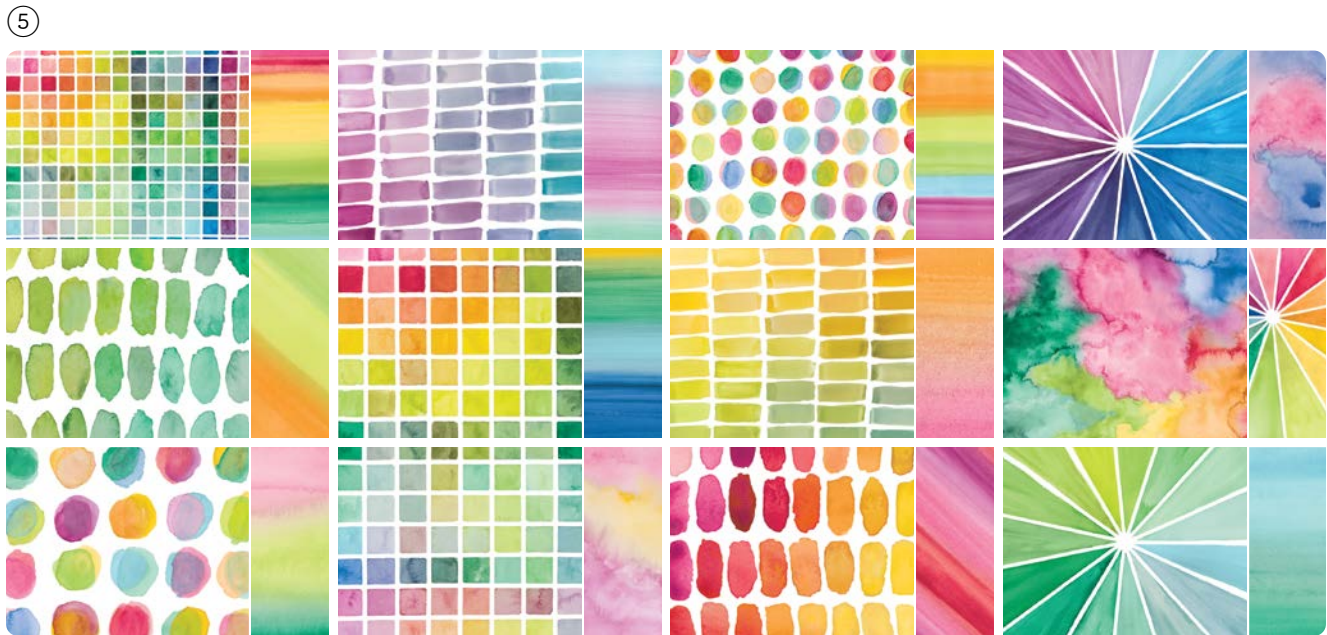

full of life

SUITE COLLECTION • 163369 | 101,75 € | £78.00 • **EN** **FR** **DE**

1. **10% BUNDLED SAVINGS** 1-2. **FRIENDS FOR LIFE BUNDLE** • 163365 | 73,00 € | £56,00 65,50 € | £50.25 • Stamp Set + Dies • **EN** **FR** **DE**
   3. IRIDESCENT 1/2" (1.3 CM) STRIPED TRIM • 163299 | 10,50 € | £8.00 • 10 yards (9.1 m). **4. IRIDESCENT FACETED GEMS** • 163368
   10,50 € | £8.00 • 100 pieces. **5. FULL OF LIFE 6" X 6" (15.2 X 15.2 CM) DESIGNER SERIES PAPER** • 163357 | 15,25 € | £11.75 • 48 sheets.
2. To order bundle items individually 1. **FRIENDS FOR LIFE STAMP SET** • 163359 | 31,00 € | £24.00 • 14 photopolymer stamps • **EN** **FR** **DE**
   2. **FRIENDS FOR LIFE DIES** • 163364 | 42,00 € | £32.00 • 9 dies. Largest die: 3" x 2-3/4" (7.6 x 7 cm) • **EN** **FR** **DE**