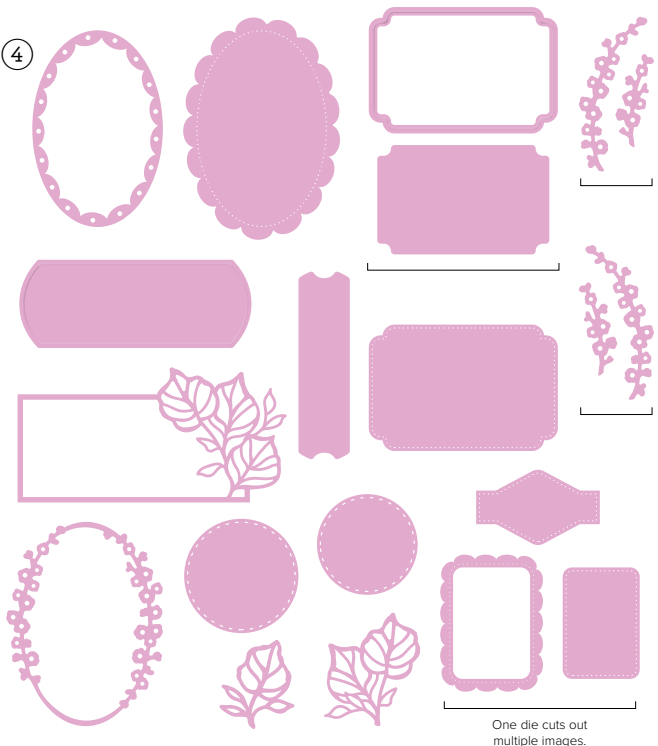

unbounded beauty

SUITE COLLECTION • 163390 | 173,50 € | £133.50 • EN FR DE NL

1

2

3

4

PRETTY IN PINK

PEACH PIE

SHY SHAMROCK

SUMMER SPLASH

BERRY BURST

PETUNIA POP