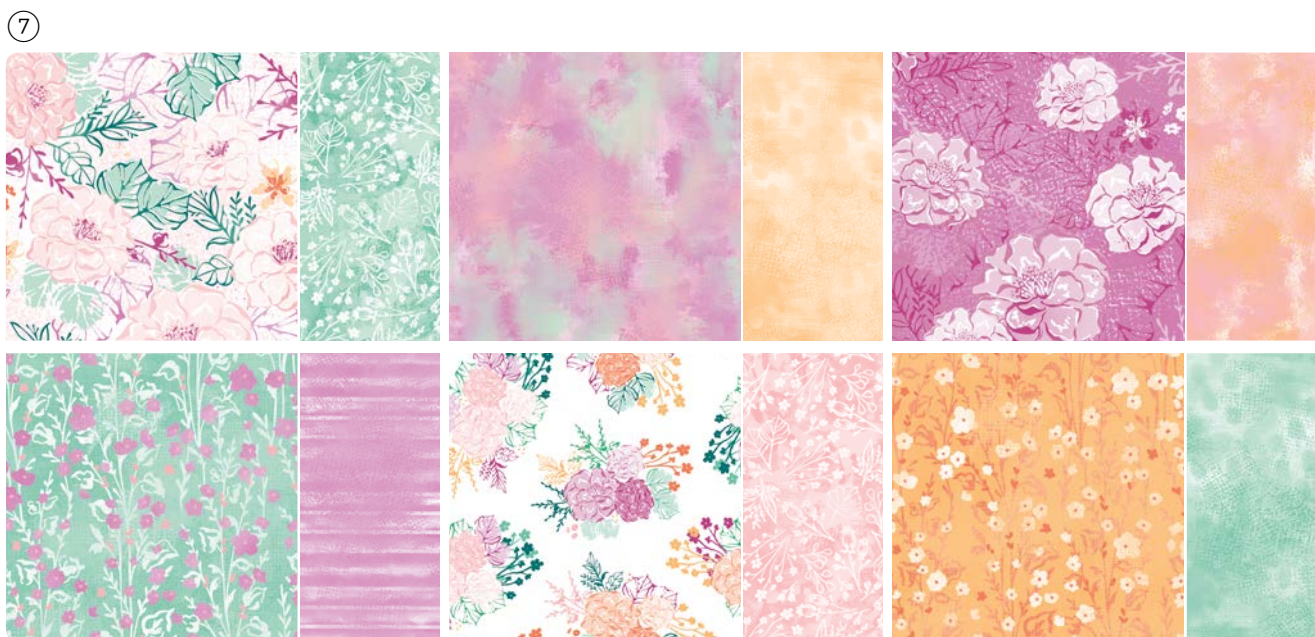

4

PRETTY IN PINK

PEACH PIE

SHY SHAMROCK

SUMMER SPLASH

BERRY BURST

PETUNIA POP

10% BUNDLED SAVINGS **1-2. FLOWERS OF BEAUTY BUNDLE** • 163376 | 75,00 € | ~~€58,00~~ 67,50 € | £52.00 • Stamp Set + Dies
 10% BUNDLED SAVINGS **3-4. UNBOUNDED LOVE BUNDLE** • 163384 | 75,00 € | ~~€58,00~~ 67,50 € | £52.00 • Stamp Set + Dies •