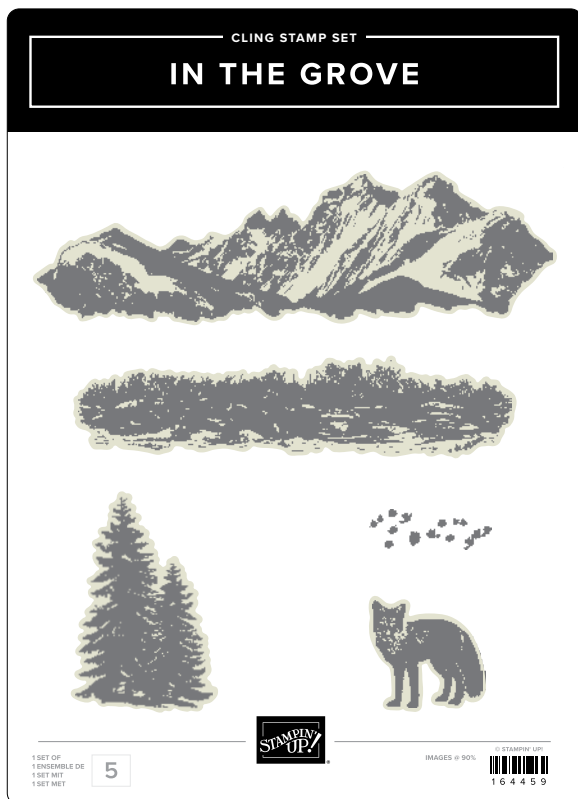

IN THE GROVE STAMP SET • 164459 | 27,00 € | £21.00
5 cling stamps.