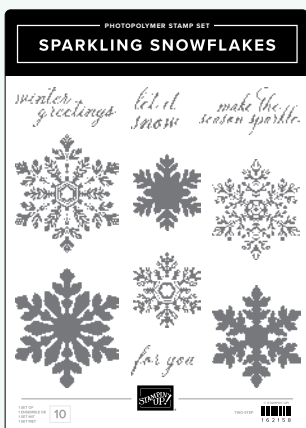

SENTIMENTAL PARK STAMP SET • 160561
30,00 € | £23.00 • **EN** **FR** **DE**
SENTIMENTAL PARK DIES • 160566 | 42,00 € | £32.00

SOMETHING FANCY STAMP SET • 160416
28,00 € | £22.00 • **EN** **FR** **DE** **NL**
SOMETHING FANCY DIES • 160424 | 34,00 € | £27.00