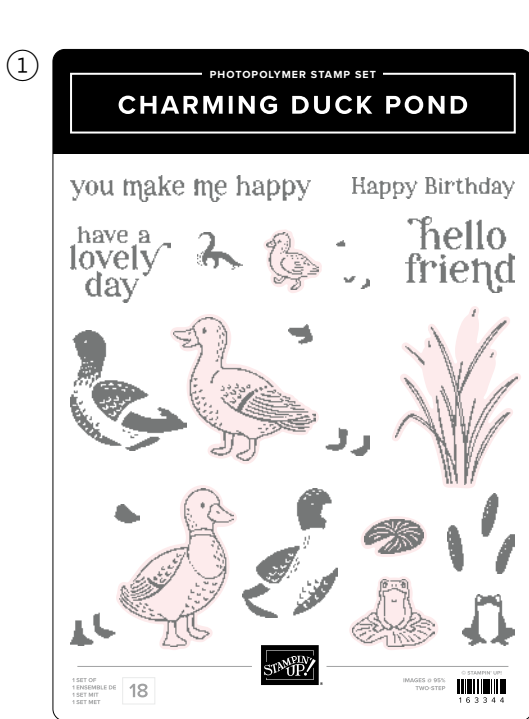

PRETTY IN PINK

PEACH PIE

BALMY BLUE

PRETTY PEACOCK

GRANNY APPLE GREEN

GRAY GRANITE

Lily pond lane

SUITE COLLECTION • 163354 | 82,50 € | £63.25 • **EN** **FR** **DE**

10% **BUNDLED SAVINGS** 1-2. **CHARMING DUCK POND BUNDLE** • 163350 | 64,00 € + £49,00 57,50 € | £44.00 • Stamp Set + Dies • **EN** **FR** **DE**

3. **ADHESIVE-BACKED DAPPLED DOTS** • 163353 | 9,75 € | £7.50 • 120 pieces. 4. **LILY POND LANE 6" X 6" (15.2 X 15.2 CM)**