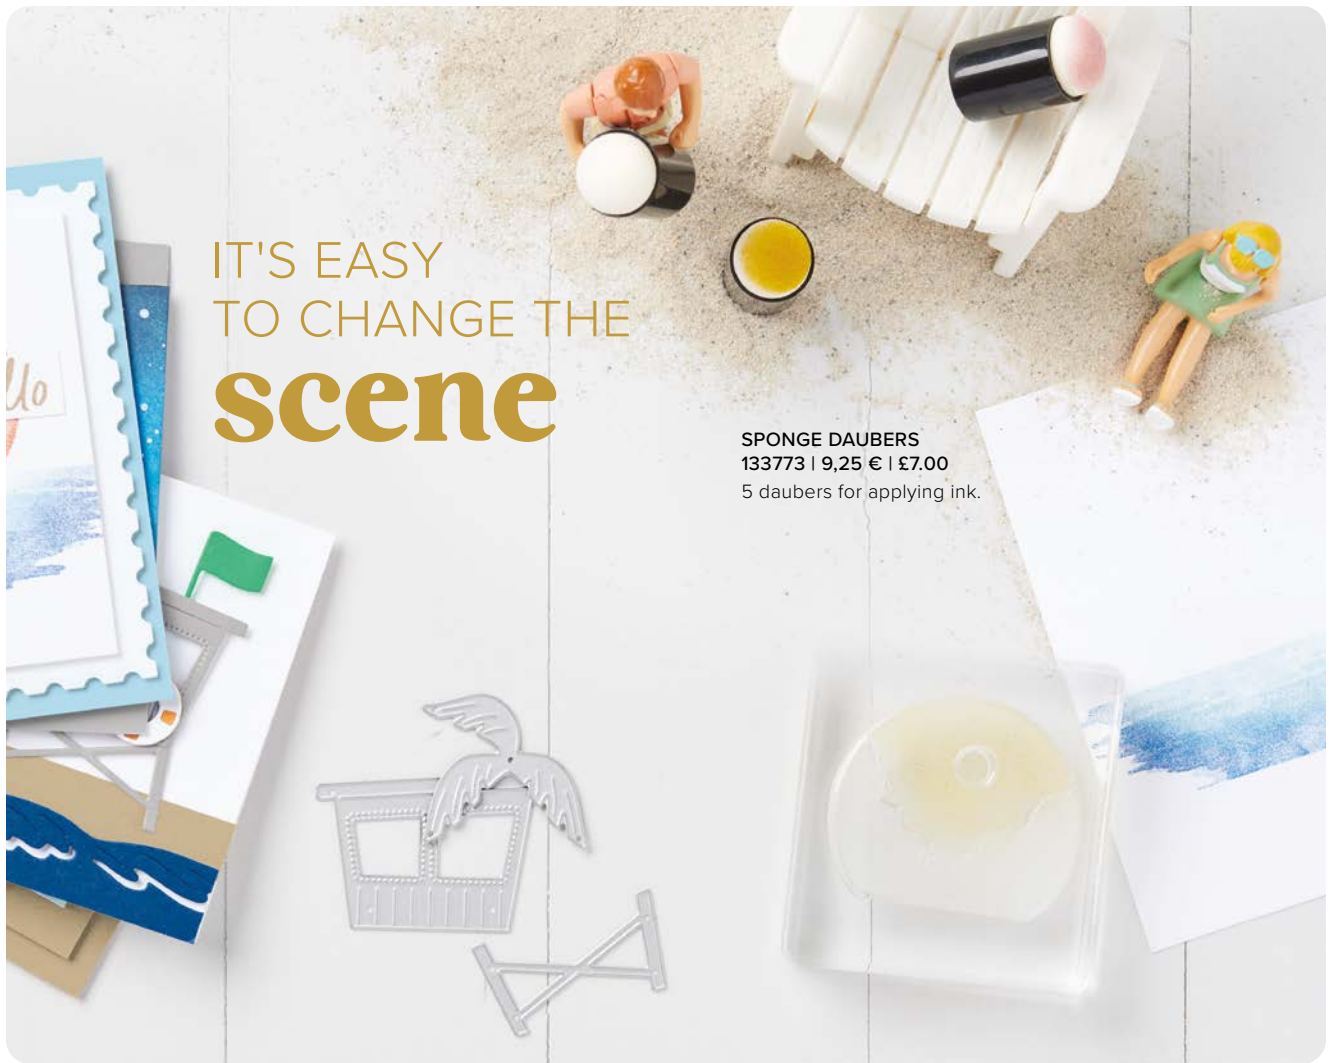

IT'S EASY
TO CHANGE THE
scene

SPONGE DAUBERS
133773 | 9,25 € | £7,00
5 daubers for applying ink.