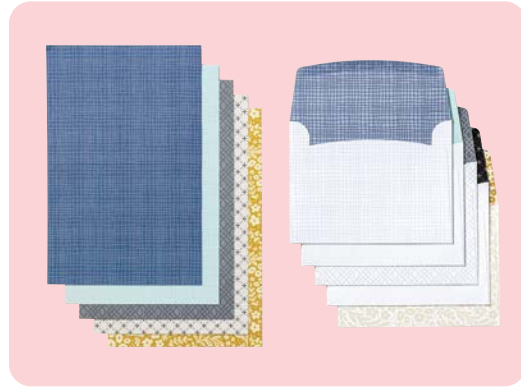

start with cards & envelopes

5 card bases and 5 envelopes.
Folded card size: 4-1/4" x 5-1/2" (10.8 x 14 cm).

SUNNY SPRINGS CARDS & ENVELOPES
163754 | 9,75 € | £7.50

CALMING CREEK CARDS & ENVELOPES
163753 | 9,75 € | £7.50