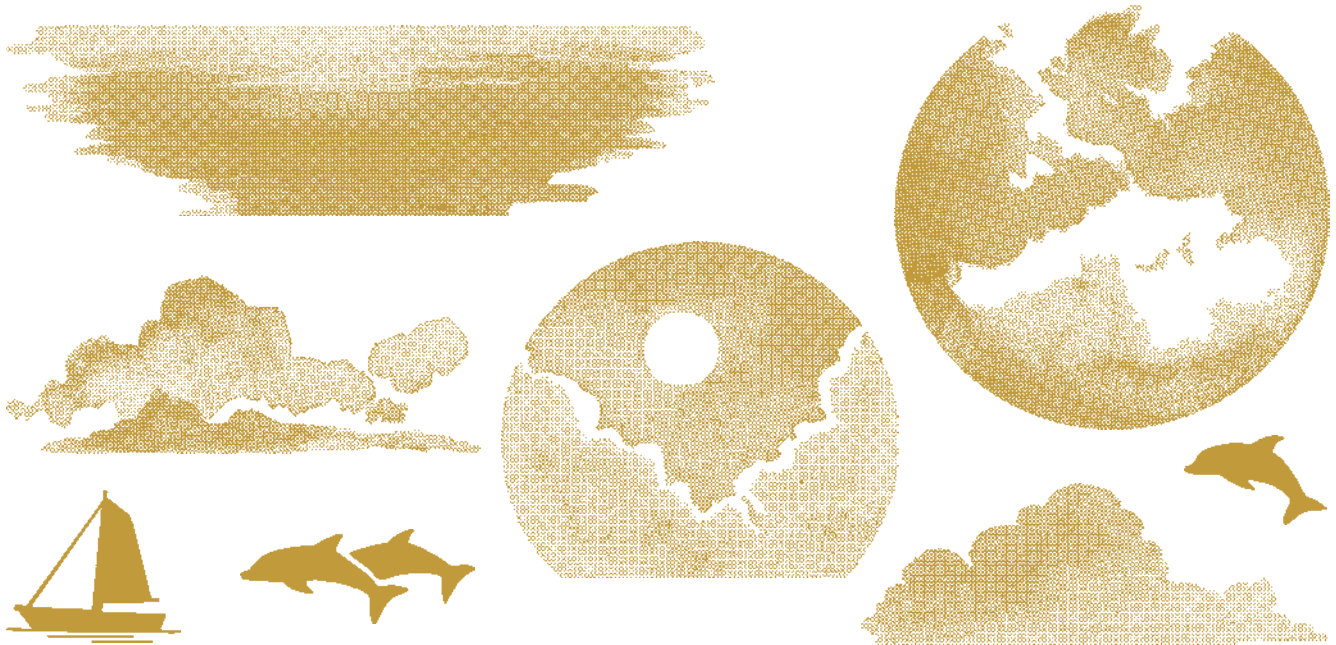

**HOT AIR BALLOON
STAMP SET • 162748
25,00 € | £19.00 •   **

**TRUSTY TOOLS
STAMP SET • 163274
30,00 € | £23.00 •   **

IT'S EASY
TO CHANGE THE
scene

SPONGE DAUBERS
133773 | 9,25 € | £7,00
5 daubers for applying ink.