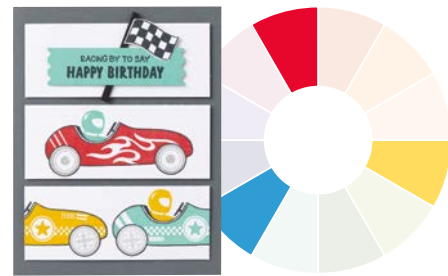

REAL RED + CALYPSO CORAL + PETUNIA POP

BLUEBERRY BUSHEL + SUMMER SPLASH + OLD OLIVE

AZURE AFTERNOON +
BLACKBERRY BLISS + FRESH FREESIA

triadic

Craft with colours that are evenly spaced around the colour wheel. Go beyond the primary colours (red, yellow, and blue) for something unexpected!