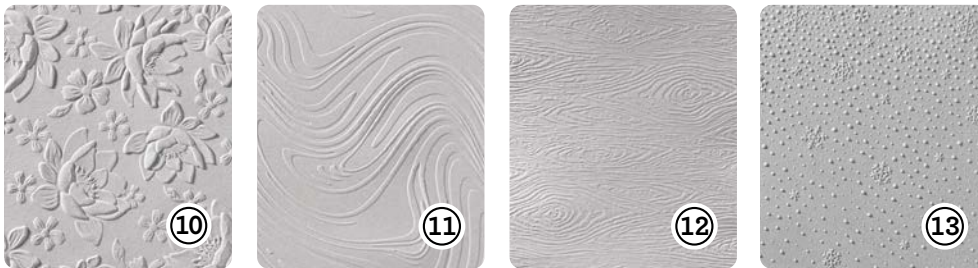

1. Ink your folder before running it through the Stampin' Cut & Emboss Machine.

2. Add ink to your paper after embossing.

3. Use a hybrid embossing folder to emboss and die cut at the same time.

Pretty Patterns