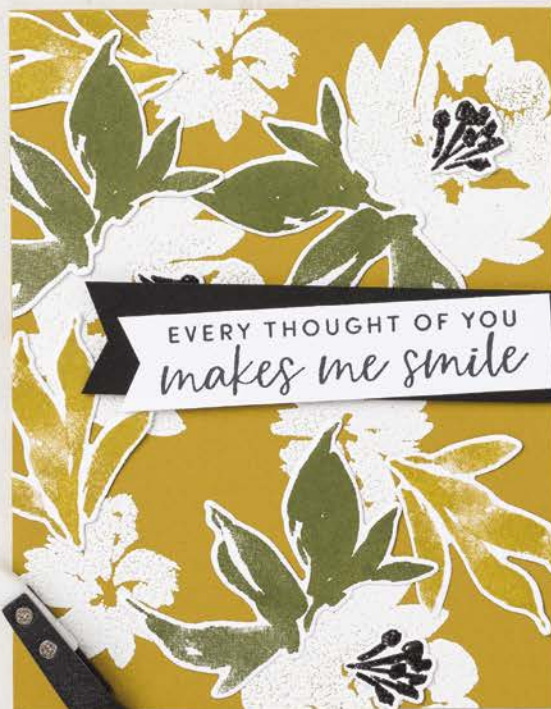

Use Metallics powders for extra shimmer!