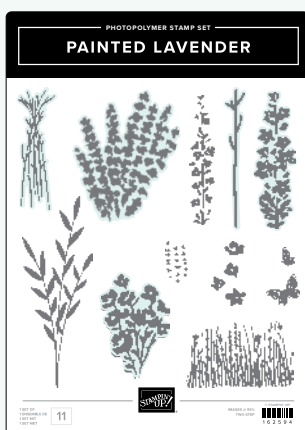

PAINTED LAVENDER STAMP SET • 162594 | 25,00 € | £19.00
PAINTED LAVENDER DIES • 162596 | 39,00 € | £30.00