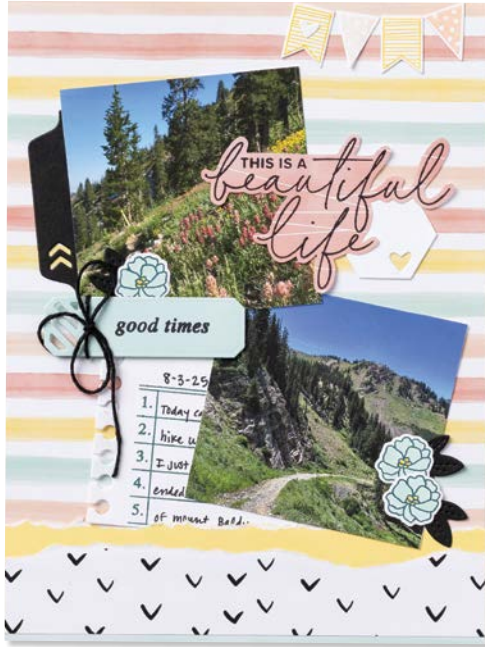

Save
10%
on all
bundles!

N 167557 ~~$49.00~~
$49.50

BORDERED IN BEAUTY BUNDLE

STAMP SET | P. 55

DIES | P. 59

Suite

N 167781 ~~$55.00~~
$55.75

SUNSET COAST BUNDLE • EN FR

STAMP SET | P. 55

DIES | P. 58

Suite

N 167928 ~~$46.00~~
$46.75

RELAXING WATERSIDE BUNDLE • EN FR

STAMP SET | P. 55

DIES | P. 58

Suite

N 167719 ~~$52.00~~
$52.00

EXTRAORDINARY LIFE BUNDLE • EN FR

STAMP SET | P. 55

DIES | P. 59

Suite