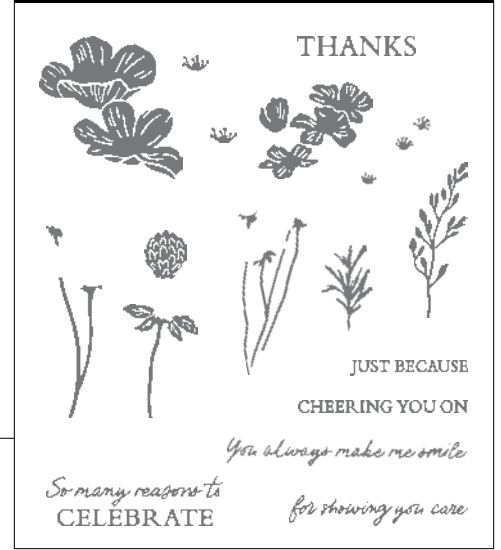

FLOWERING MEADOW
PHOTOPOLYMER STAMP SET

N 167906 | 16 | EN FR | $20⁰⁰