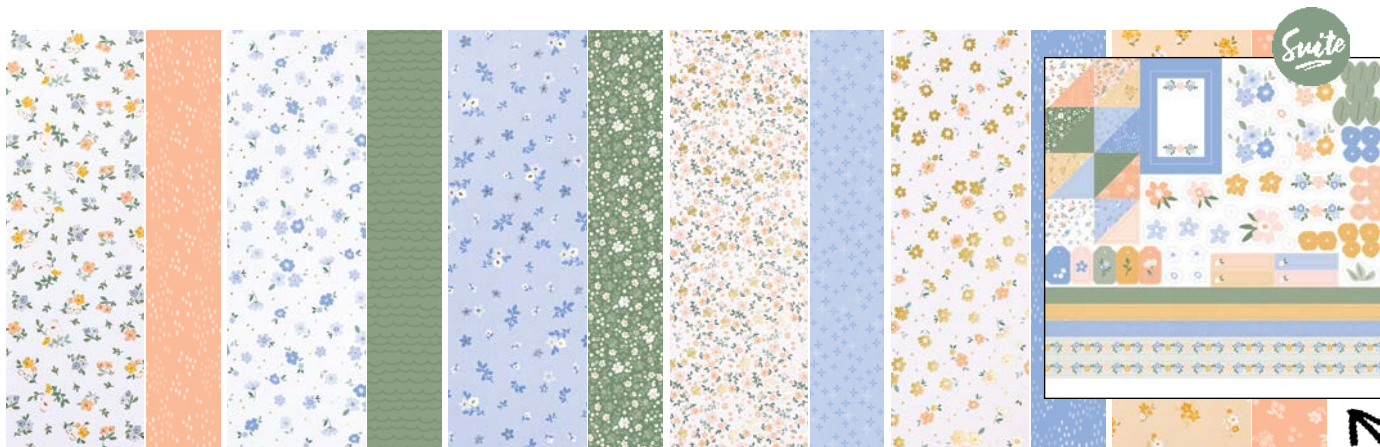

N BLOOM BOUTIQUE 12" X 12" (30.5 X 30.5 CM) SPECIALTY

167637 • PAPER ONLY

$17⁰⁰

167734 • PAPER & STICKER SHEET

$21⁵⁰

12 sheets: 2 each of 6 double-sided designs. Acid and lignin free. Barely Blush, Crisp Cantaloupe, gold, Golden Glow, Hydrangea Hue, Peaceful Pine.