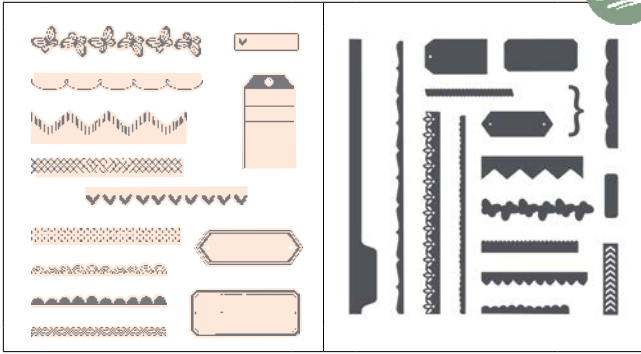

BORDERED IN BEAUTY BUNDLE

STAMP SET | P. 55

DIES | P. 59

Suite