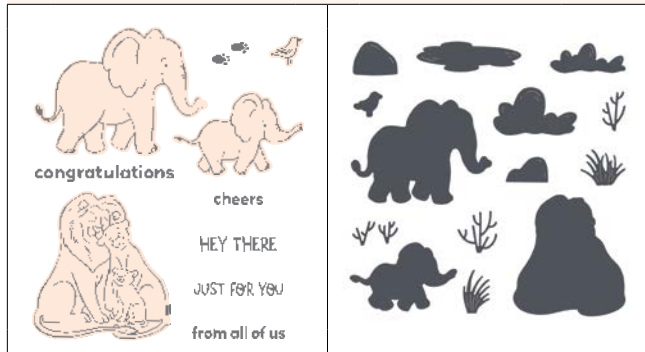

N 167578 ~~$40.00~~ **$43.00**

SAFARI SMILES BUNDLE
STAMP SET | P. 47 **+** DIES | P. 60