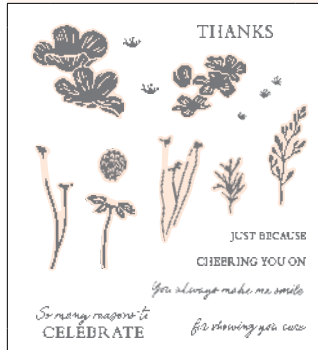

FLOWERING MEADOW BUNDLE • EN FR

STAMP SET | P. 47

DIES | P. 60