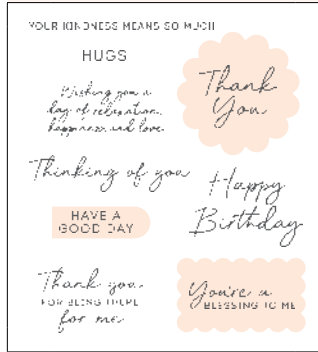

SCALLOPED BLOOMS BUNDLE • EN FR

STAMP SET | P. 46

DIES | P. 60