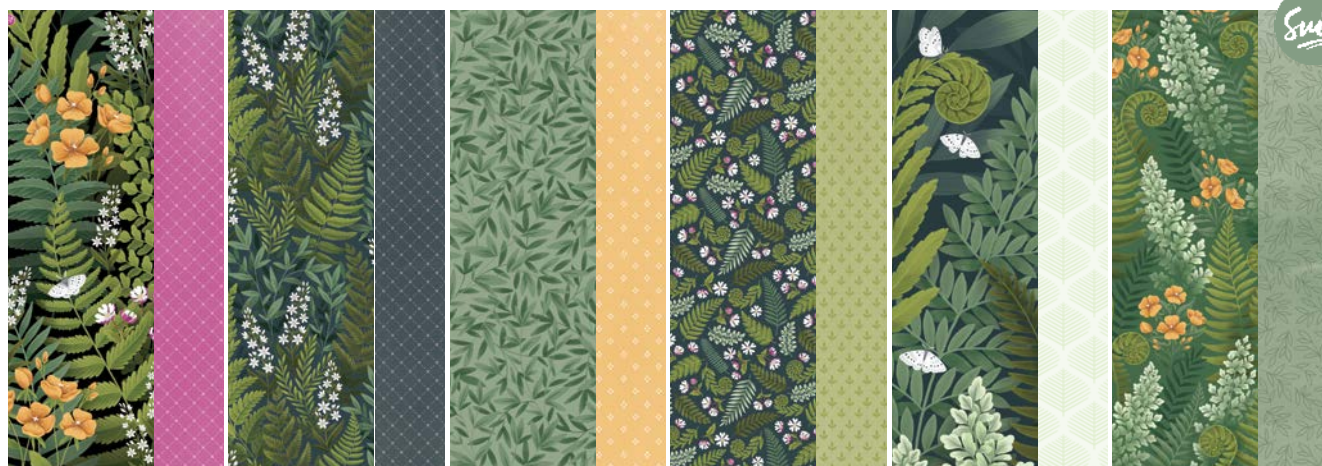

N 167737 MOONLIT FLORA 12" X 12" (30.5 X 30.5 CM)

$13⁰⁰

12 sheets: 2 each of 6 double-sided designs. Acid and lignin free. Berry Burst, Golden Glow, Mossy Meadow, Old Olive, Peaceful Pine, Secret Sea.