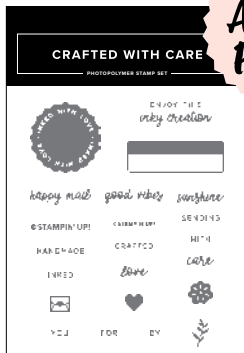

Stampin' Snippets

Get to know us on these next few pages with little snippets of who we are, what we love, and what we're all about.

OUR HEART IS IN OUR PURPOSE:

TO LOVE WHAT WE DO
& SHARE WHAT WE LOVE,
AS WE HELP OTHERS
ENJOY CREATIVITY
& WORTHWHILE
ACCOMPLISHMENTS
... IN THIS WE MAKE A
DIFFERENCE.

STATEMENT OF THE HEART

Join the
Conversation

blog.stampinup.com

Earn
10% Rewards

Every time you shop!*

stampinup.com/rewards

*Conditions apply. Go online to learn more.

Angel Policy

Crafted with Care
Stamp Set
167808 | $19.00 • P. 53

You can sell handmade projects made with our products if you stamp "© Stampin' Up!" on them.