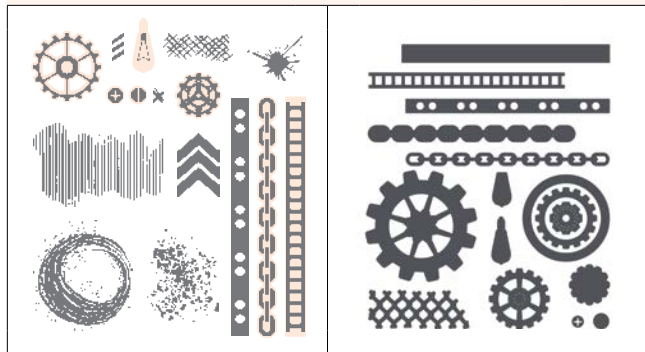

166854 ~~$40.00~~ **$45.00**

GEARS & TEXTURES BUNDLE
STAMP SET | P. 47 **+** DIES | P. 59