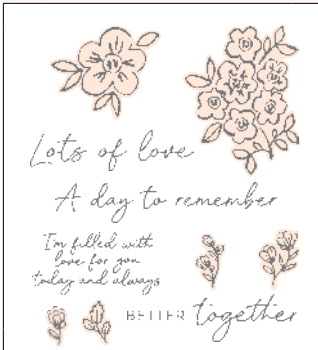

DIES | P. 60

N 167731 ~~\$49.00~~
\$49.50

HEIRLOOM BOUTIQUE BUNDLE • EN FR

STAMP SET | P. 46

DIES | P. 60

N 167912 ~~\$40.00~~
\$40.50

FLOWERING MEADOW BUNDLE • EN FR

STAMP SET | P. 47